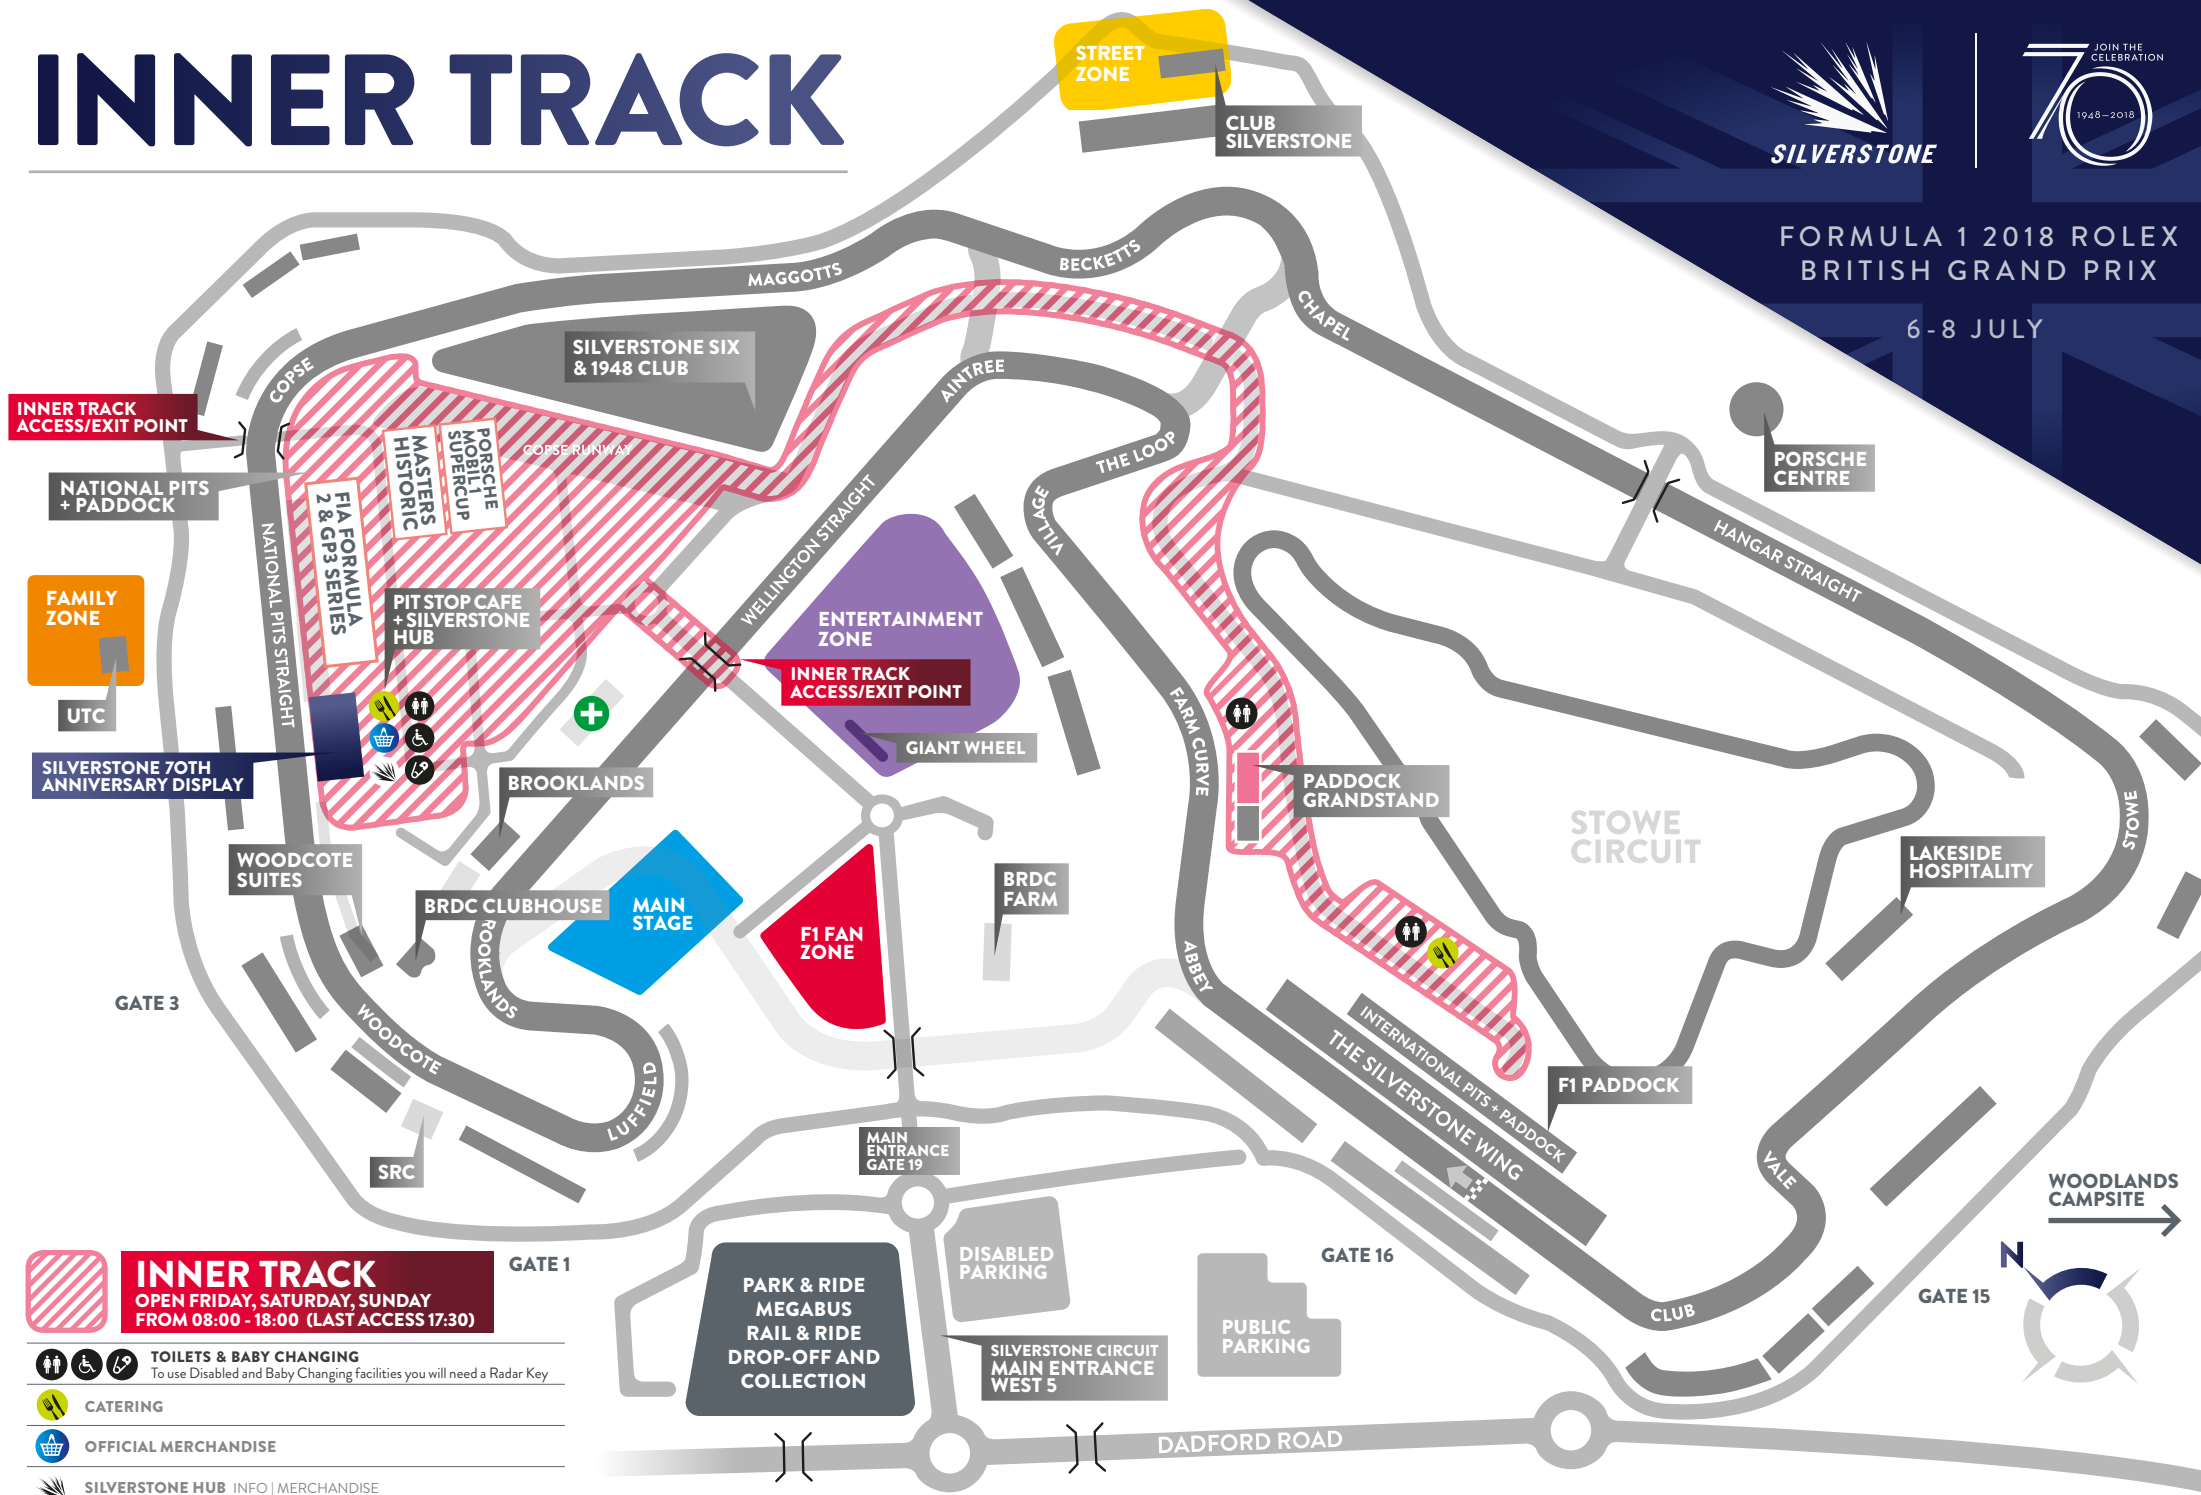

# INNER TRACK

FORMULA 1 2018 ROLEX  
BRITISH GRAND PRIX

6-8 JULY

**INNER TRACK**  
OPEN FRIDAY, SATURDAY, SUNDAY  
FROM 08:00 - 18:00 (LAST ACCESS 17:30)

- TOILETS & BABY CHANGING**  
To use Disabled and Baby Changing facilities you will need a Radar Key
- CATERING**
- OFFICIAL MERCHANDISE**
- SILVERSTONE HUB** INFO | MERCHANDISE
- Paddock Grandstand** Access available on a first come first served basis during Inner Track opening times

**\*PLEASE NOTE INNER TRACK DOES NOT ALLOW ACCESS INTO THE F1 Paddock**