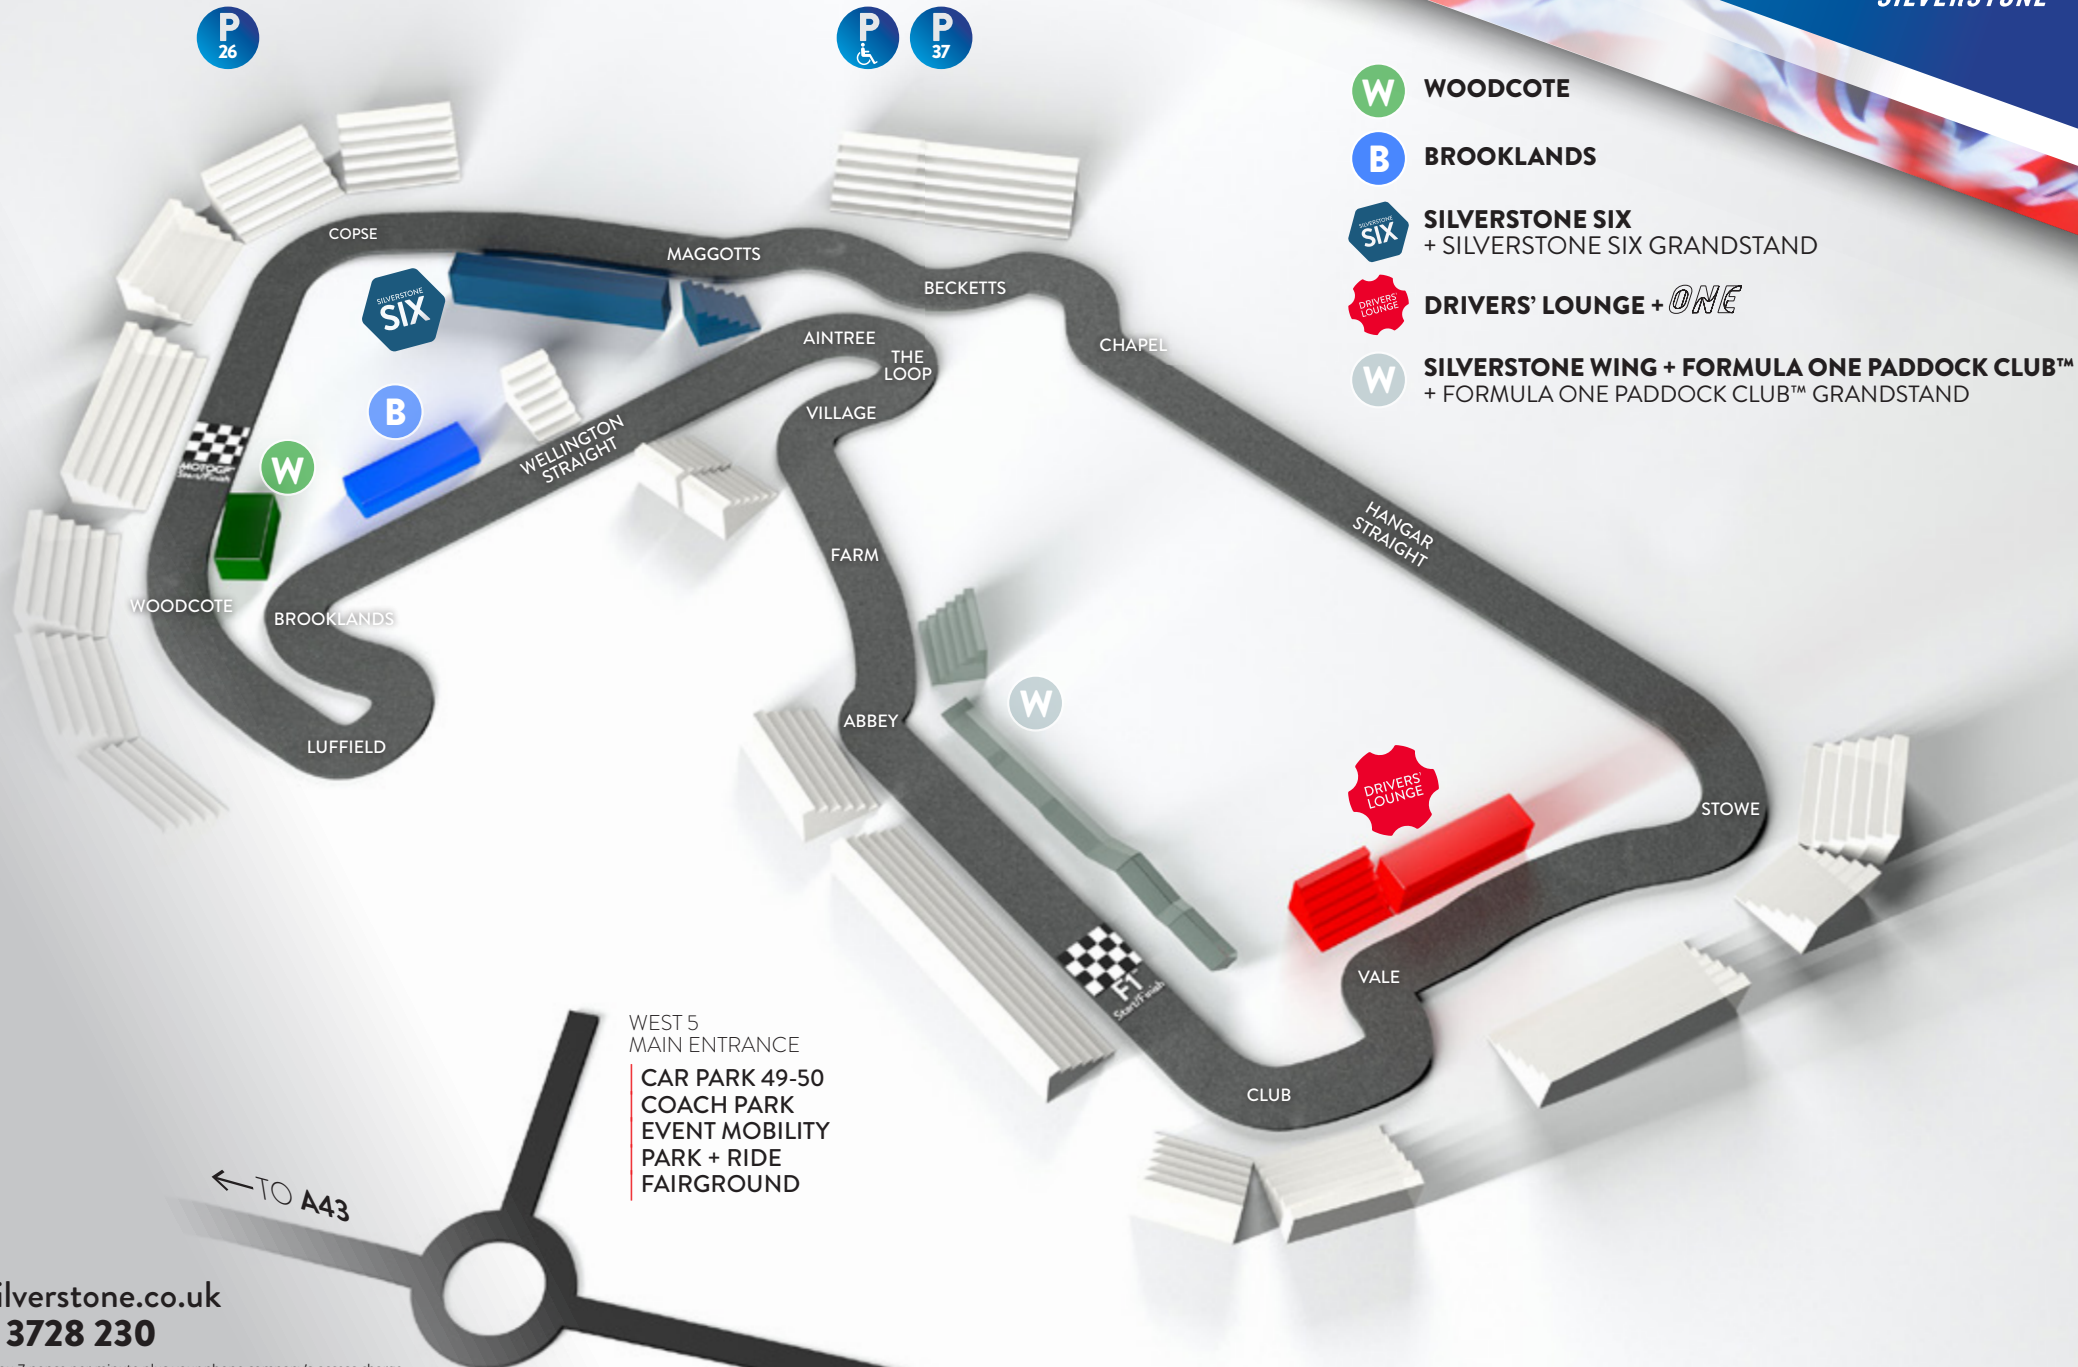

CIRCUIT MAP | 2018 HOSPITALITY LOCATION

- W** WOODCOTE
- B** BROOKLANDS
- SIX** SILVERSTONE SIX + SILVERSTONE SIX GRANDSTAND
- DRIVERS LOUNGE** DRIVERS' LOUNGE + *ONE*
- W** SILVERSTONE WING + FORMULA ONE PADDOCK CLUB™ + FORMULA ONE PADDOCK CLUB™ GRANDSTAND

WEST 5
MAIN ENTRANCE
CAR PARK 49-50
COACH PARK
EVENT MOBILITY
PARK + RIDE
FAIRGROUND

www.silverstone.co.uk
0844 3728 230

Calls will cost you 7 pence per minute plus your phone company's access charge. Please contact your provider for more information.

CIRCUIT LENGTH | 5.890 km | 3.660 miles