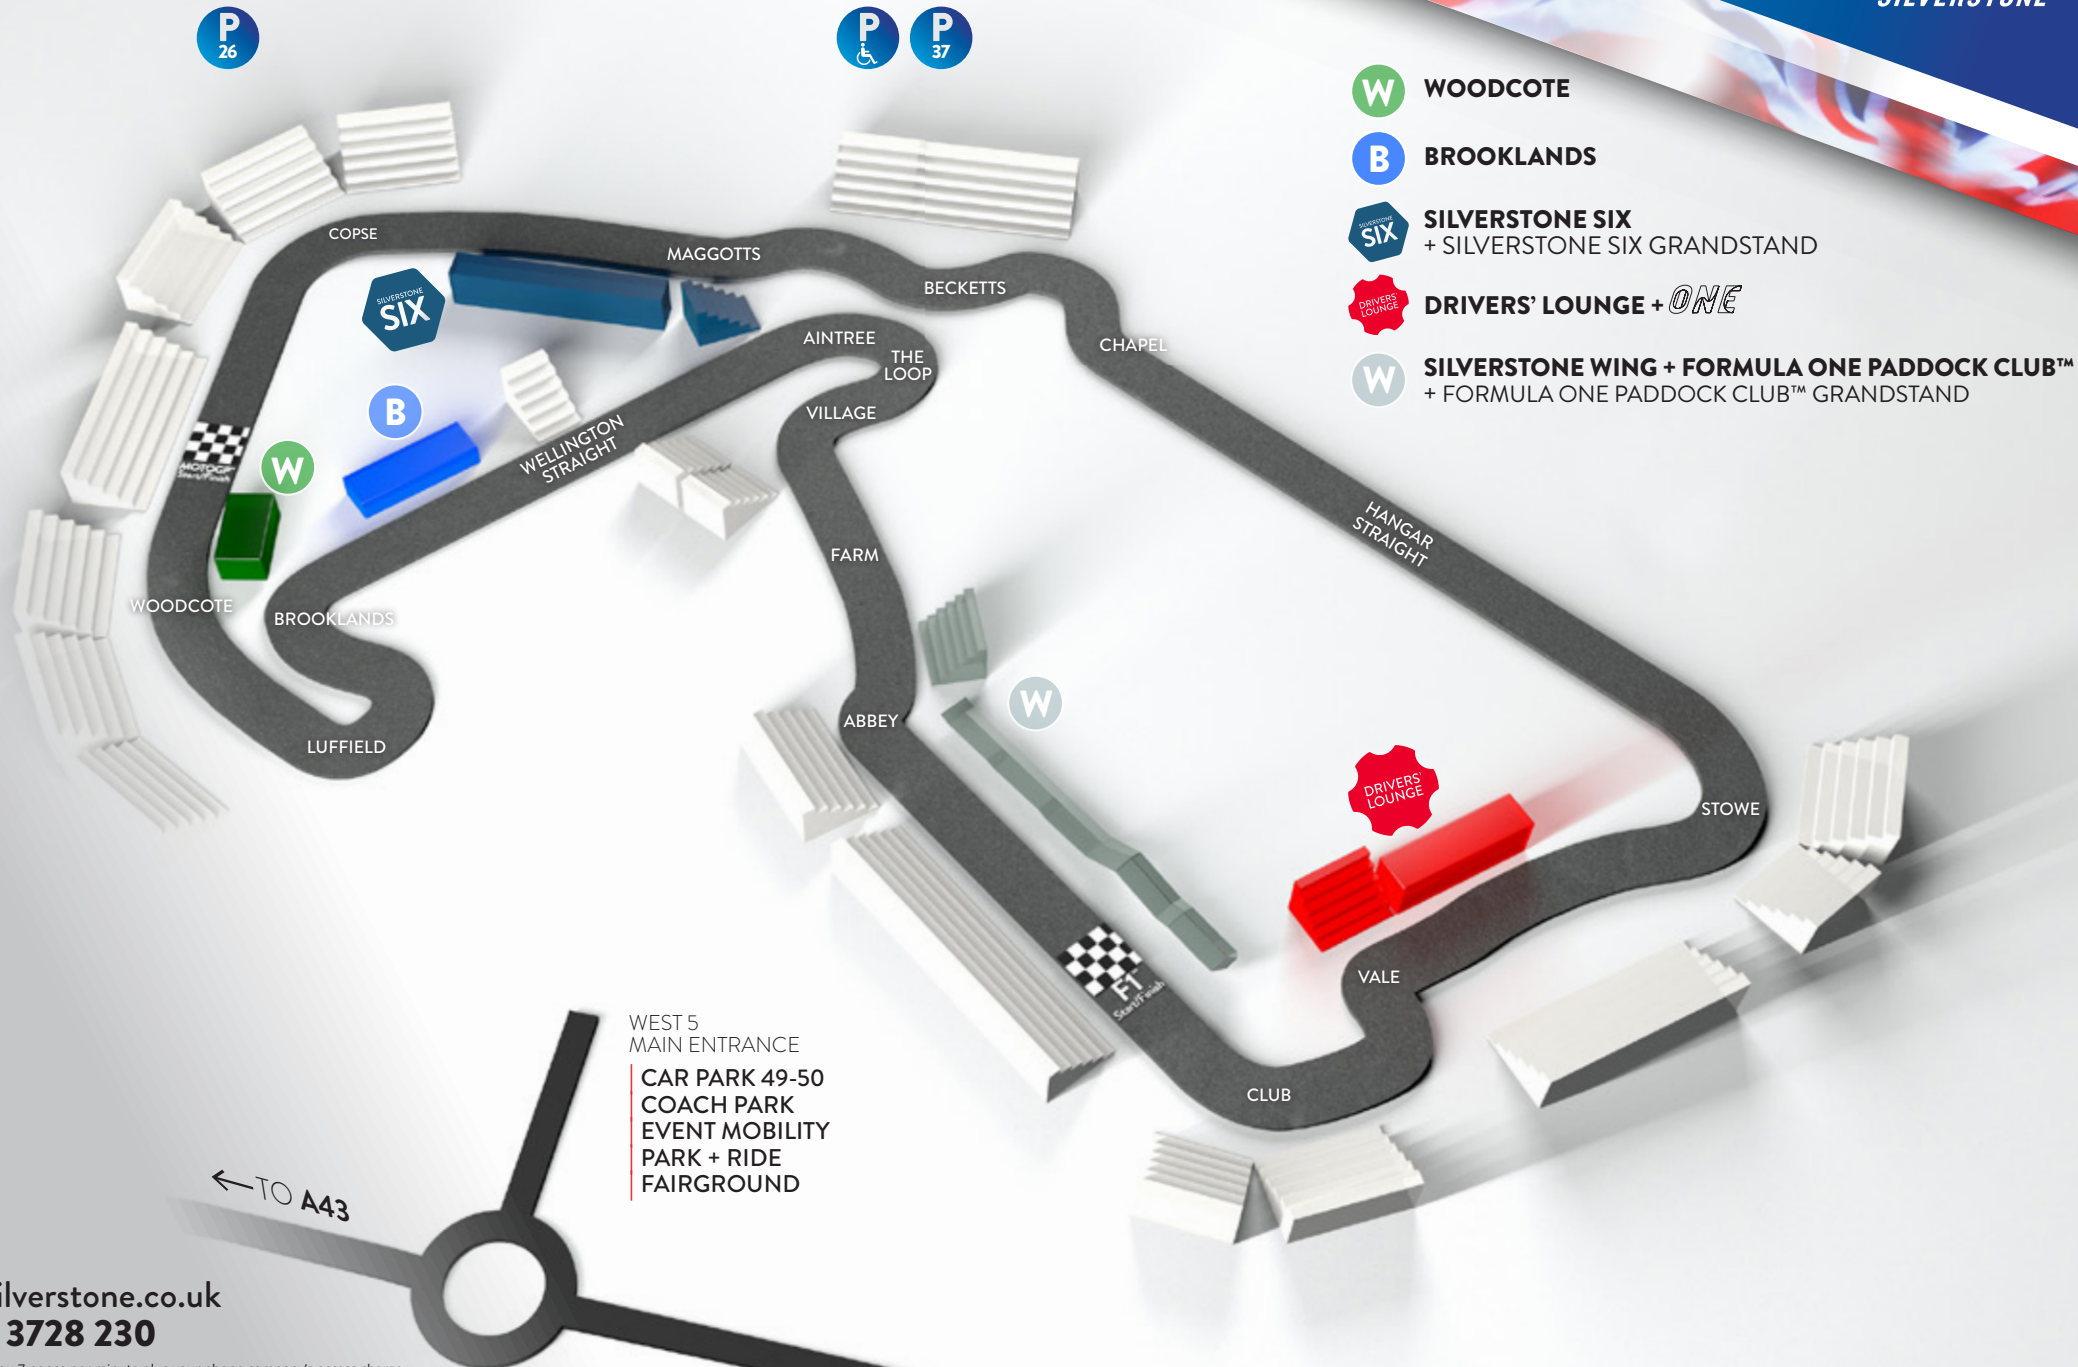

CIRCUIT MAP | 2018 HOSPITALITY LOCATION

- W** WOODCOTE
- B** BROOKLANDS
- SIX** SILVERSTONE SIX + SILVERSTONE SIX GRANDSTAND
- DRIVERS LOUNGE** DRIVERS' LOUNGE + *ONE*
- W** SILVERSTONE WING + FORMULA ONE PADDOCK CLUB™ + FORMULA ONE PADDOCK CLUB™ GRANDSTAND

WEST 5
MAIN ENTRANCE
CAR PARK 49-50
COACH PARK
EVENT MOBILITY
PARK + RIDE
FAIRGROUND

← TO A43

www.silverstone.co.uk
0844 3728 230

Calls will cost you 7 pence per minute plus your phone company's access charge. Please contact your provider for more information.

CIRCUIT LENGTH | 5.890 km | 3.660 miles