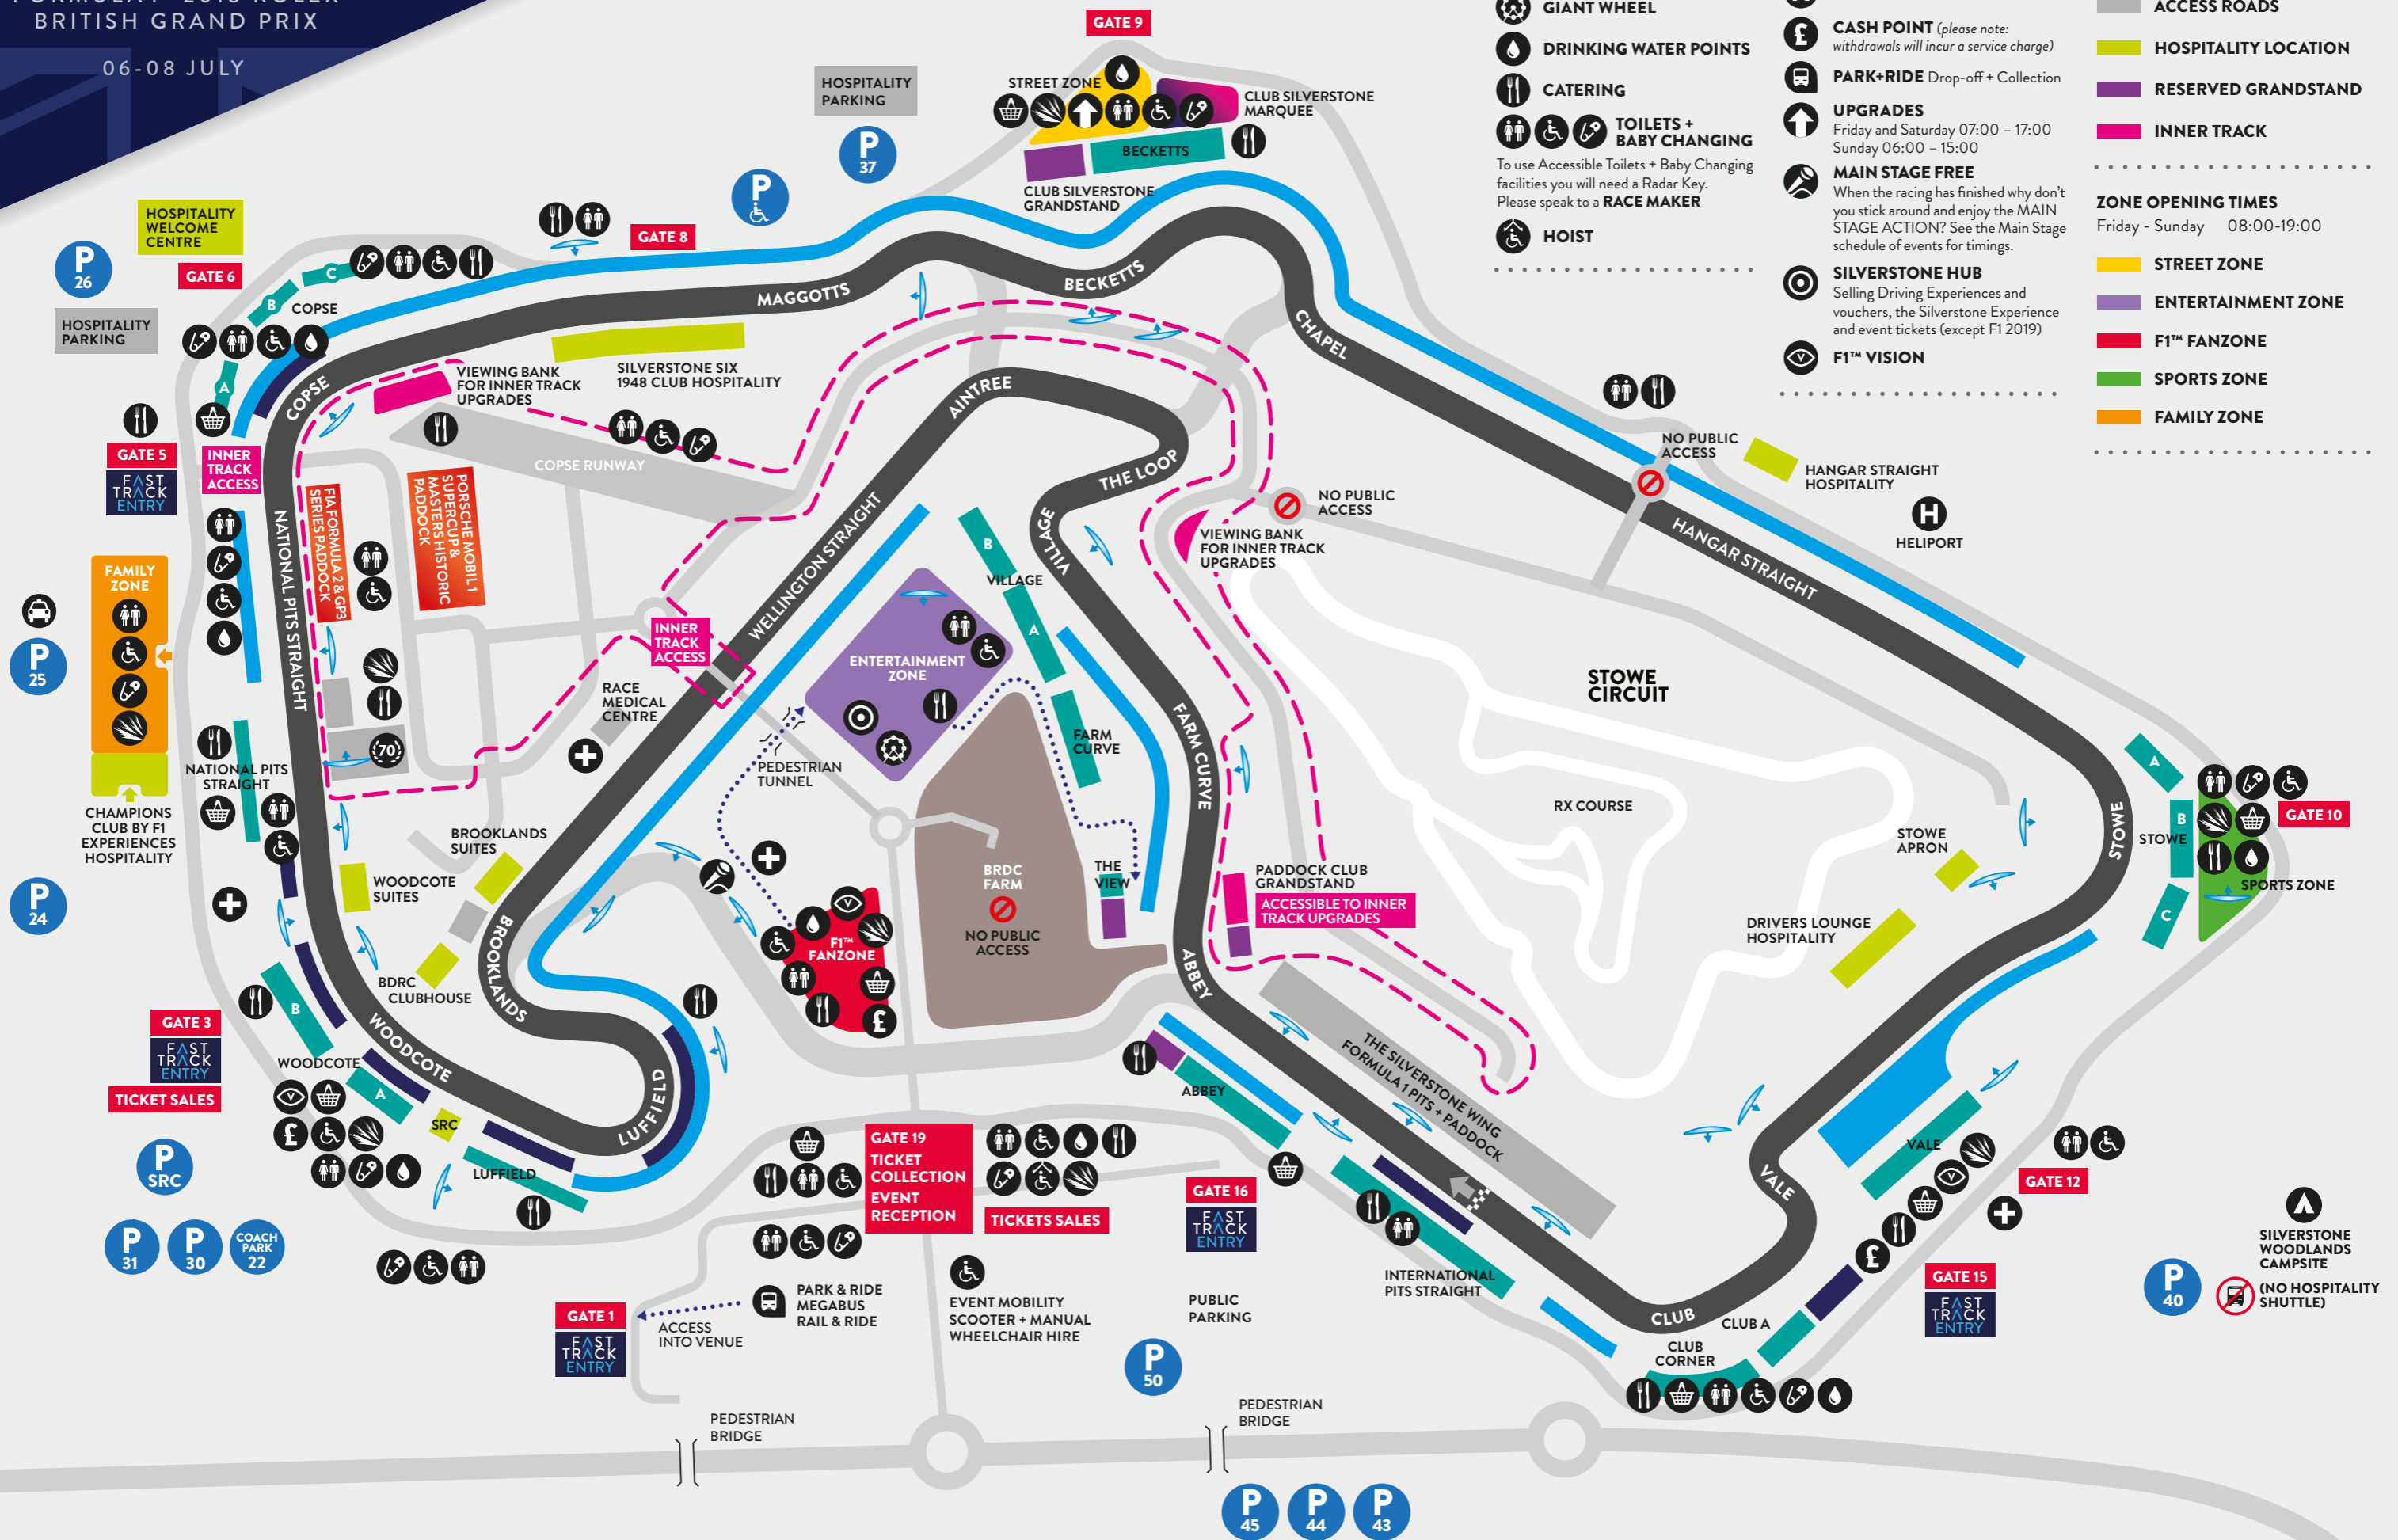

KEY

- MEDICAL CENTRE**
FIRST AID POINT + LOST CHILDREN
- GIANT SCREEN**
- F1™ OFFICIAL MERCHANDISE**
- GIANT WHEEL**
- DRINKING WATER POINTS**
- CATERING**
- TOILETS + BABY CHANGING**
To use Accessible Toilets + Baby Changing facilities you will need a Radar Key. Please speak to a **RACE MAKER**
- HOIST**
- TAXI** Pick-up + Drop-off
- SILVERSTONE OFFICIAL MERCHANDISE**
- SILVERSTONE 70TH ANNIVERSARY DISPLAY**
- HELIPORT**
- CASH POINT** (please note: withdrawals will incur a service charge)
- PARK+RIDE** Drop-off + Collection
- UPGRADES**
Friday and Saturday 07:00 – 17:00
Sunday 06:00 – 15:00
- MAIN STAGE FREE**
When the racing has finished why don't you stick around and enjoy the **MAIN STAGE ACTION?** See the Main Stage schedule of events for timings.
- SILVERSTONE HUB**
Selling Driving Experiences and vouchers, the Silverstone Experience and event tickets (except F1 2019)
- F1™ VISION**
- GENERAL ADMISSION VIEWING**
- OPEN GRANDSTAND**
Roving subject to ticket type on Friday and Saturday, reserved Sunday
- ALLOCATED ACCESSIBLE VIEWING AREAS**
- ACCESS ROADS**
- HOSPITALITY LOCATION**
- RESERVED GRANDSTAND**
- INNER TRACK**
- ZONE OPENING TIMES**
Friday - Sunday 08:00-19:00
- STREET ZONE**
- ENTERTAINMENT ZONE**
- F1™ FANZONE**
- SPORTS ZONE**
- FAMILY ZONE**

SILVERSTONE WOODLANDS CAMPSITE
 (NO HOSPITALITY SHUTTLE)