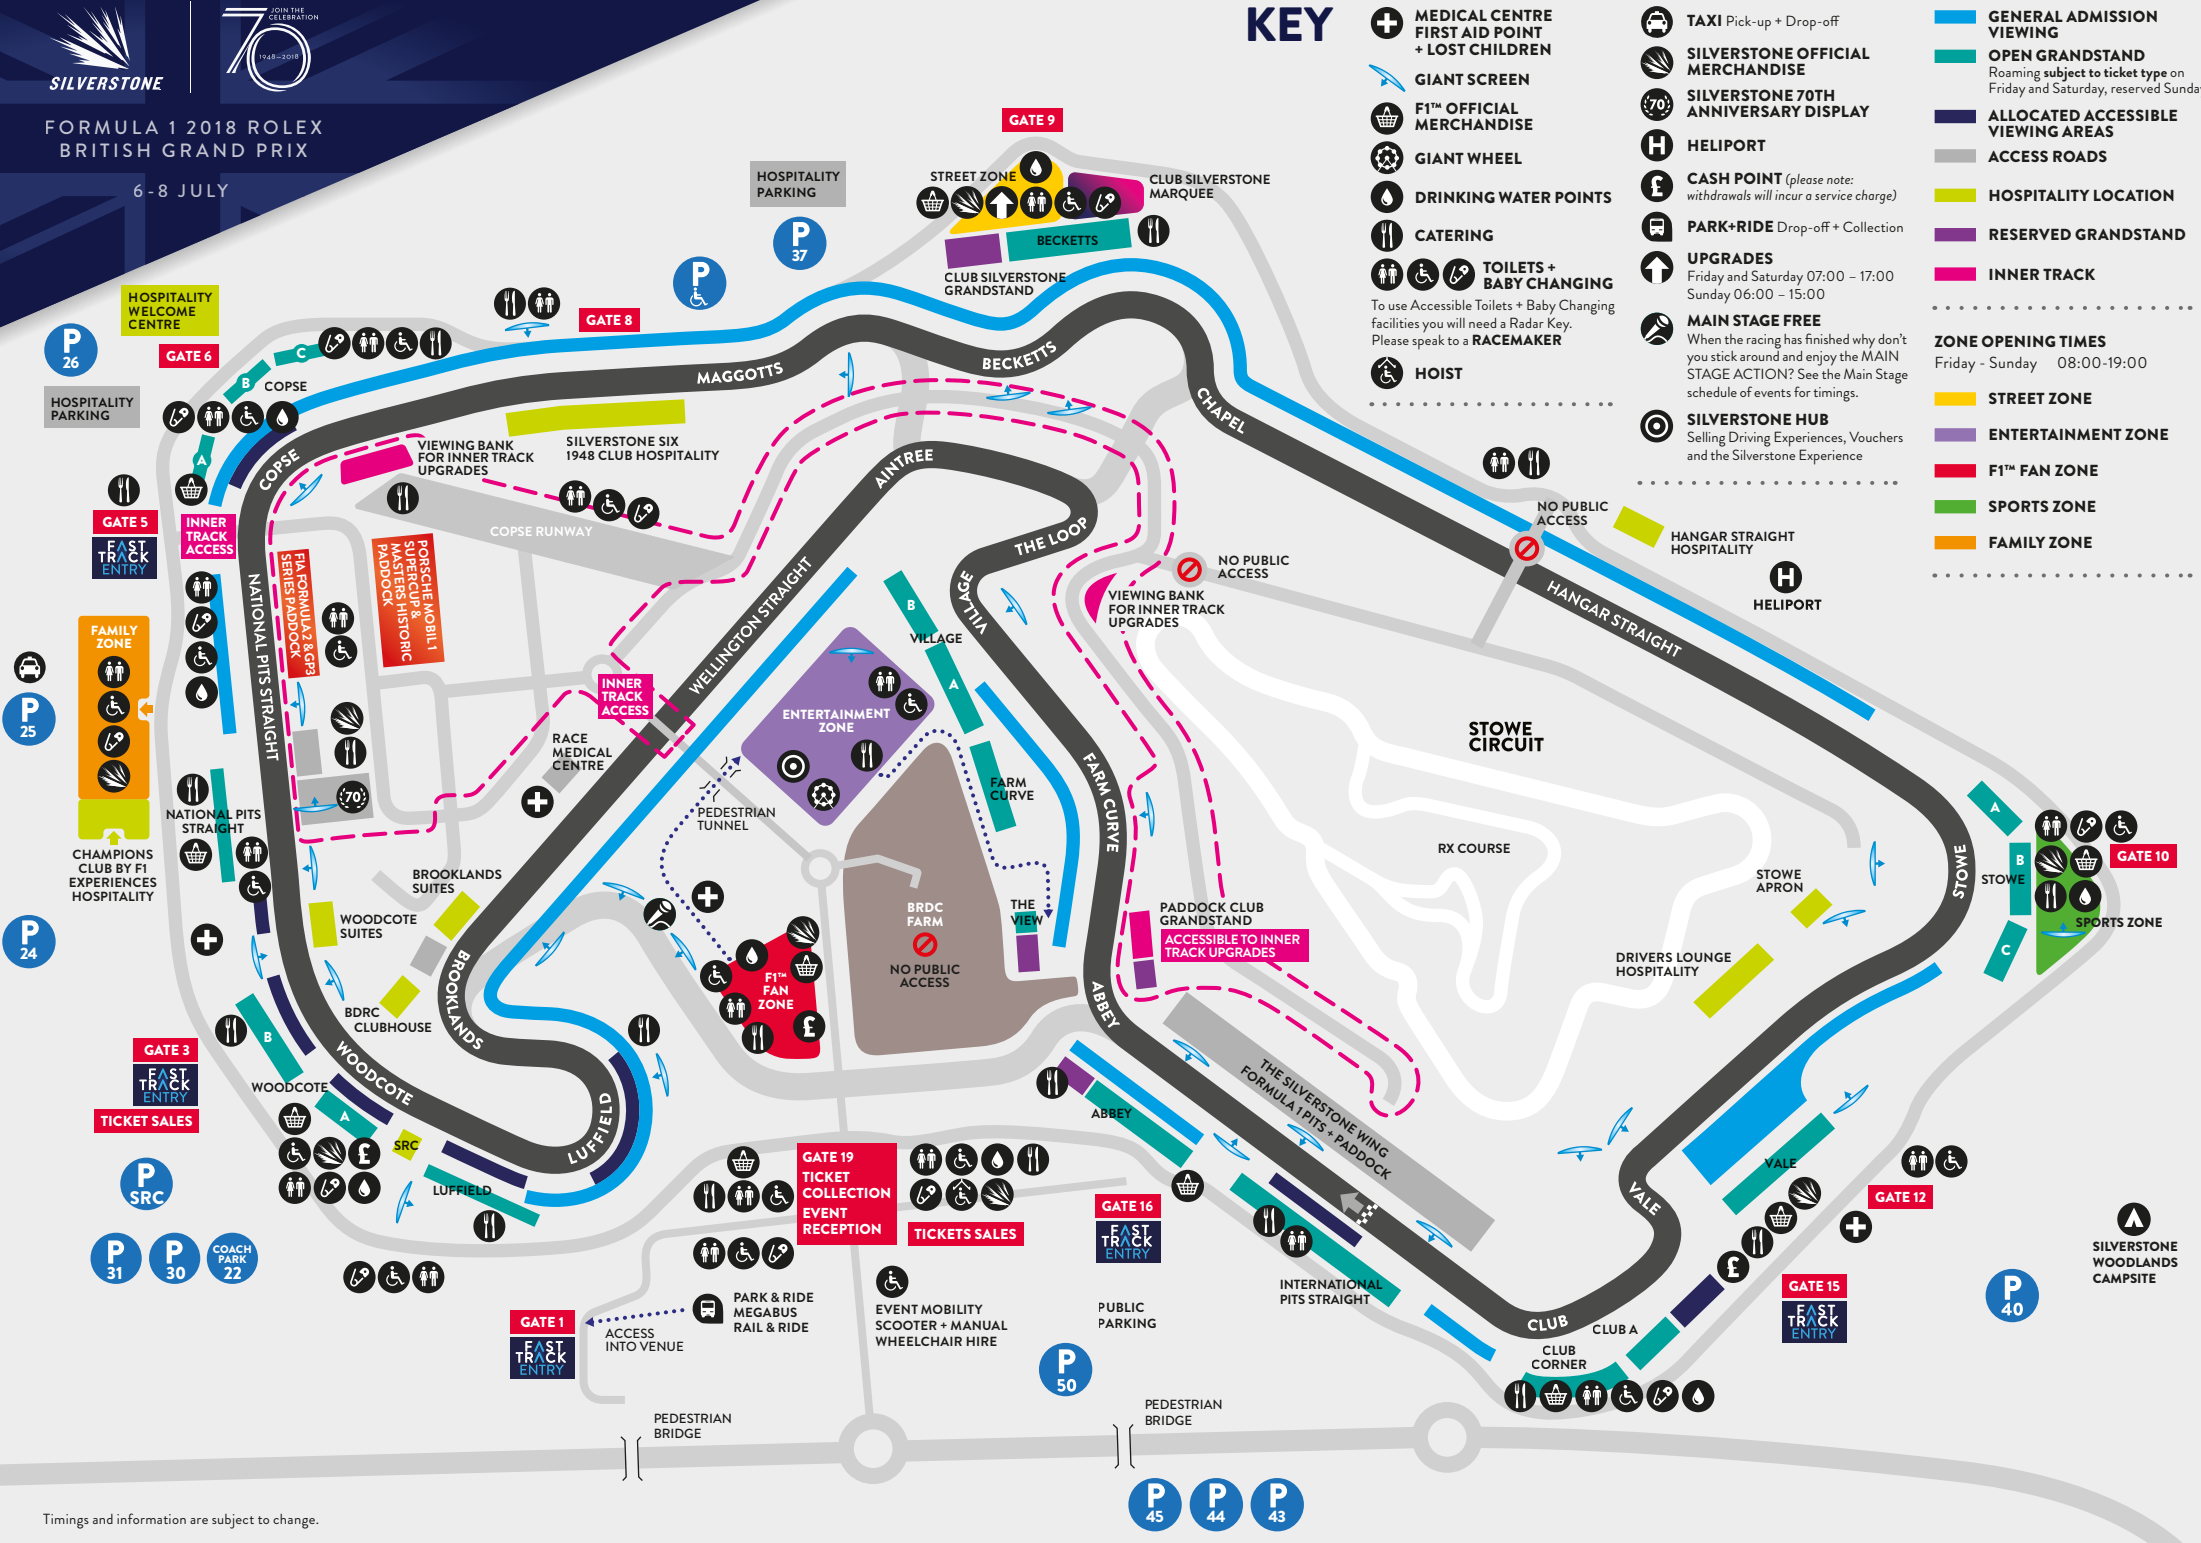

KEY

- MEDICAL CENTRE**
FIRST AID POINT
+ LOST CHILDREN
- GIANT SCREEN**
- F1™ OFFICIAL MERCHANDISE**
- GIANT WHEEL**
- DRINKING WATER POINTS**
- CATERING**
- TOILETS + BABY CHANGING**
To use Accessible Toilets + Baby Changing facilities you will need a Radar Key. Please speak to a **RACEMAKER**
- HOIST**
- TAXI** Pick-up + Drop-off
- SILVERSTONE OFFICIAL MERCHANDISE**
- SILVERSTONE 70TH ANNIVERSARY DISPLAY**
- HELIPORT**
- CASH POINT** (please note: withdrawals will incur a service charge)
- PARK+RIDE** Drop-off + Collection
- UPGRADES**
Friday and Saturday 07:00 – 17:00
Sunday 06:00 – 15:00
- MAIN STAGE FREE**
When the racing has finished why don't you stick around and enjoy the **MAIN STAGE ACTION**? See the Main Stage schedule of events for timings.
- SILVERSTONE HUB**
Selling Driving Experiences, Vouchers and the Silverstone Experience
- GENERAL ADMISSION VIEWING**
- OPEN GRANDSTAND**
Roaming subject to ticket type on Friday and Saturday, reserved Sunday
- ALLOCATED ACCESSIBLE VIEWING AREAS**
- ACCESS ROADS**
- HOSPITALITY LOCATION**
- RESERVED GRANDSTAND**
- INNER TRACK**
- STREET ZONE**
- ENTERTAINMENT ZONE**
- F1™ FAN ZONE**
- SPORTS ZONE**
- FAMILY ZONE**

Timings and information are subject to change.