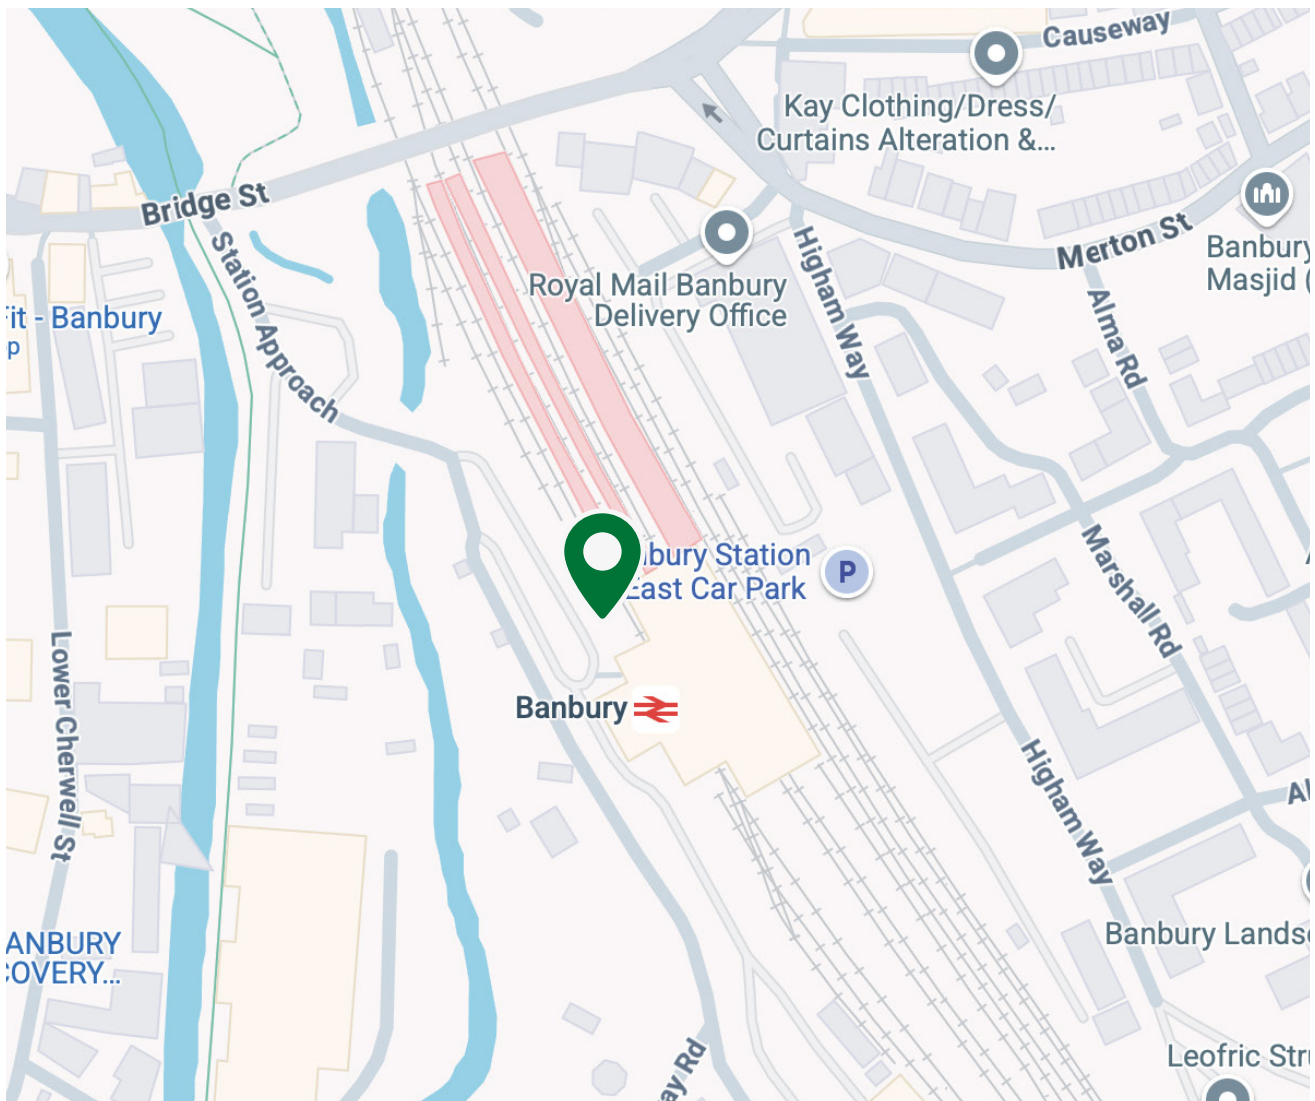

BANBURY TRAIN SHUTTLE

THURSDAY – SUNDAY

What 3 Words /// cried.each.begun

On arrival into the station, please follow the branded flags and signage which will be in the colour of this pass. Our friendly staff will also be on hand to assist.