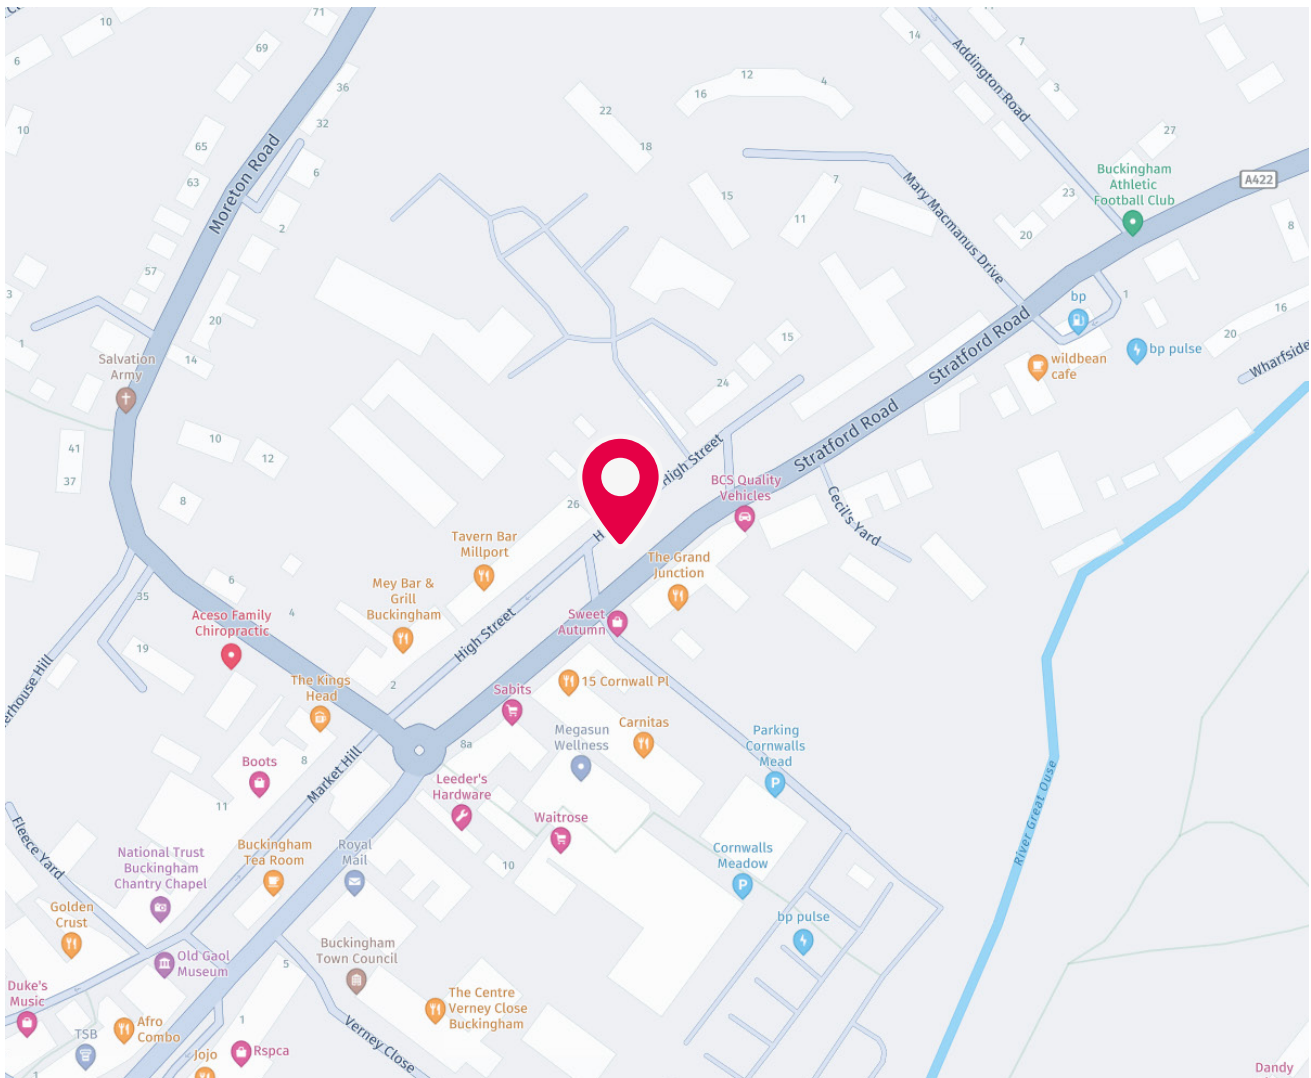

# BUCKINGHAM BUS STOP

**THURSDAY – SUNDAY**

**What 3 Words /// poetry.flattens.cheese**

**Please be considerate to residents of the surrounding area,  
and exit your vehicle a safe distance away from the bus stop.**

### Outbound

17:00 - 23:00
17:00 - 23:00
17:00 - 23:00
16:30 - 22:30