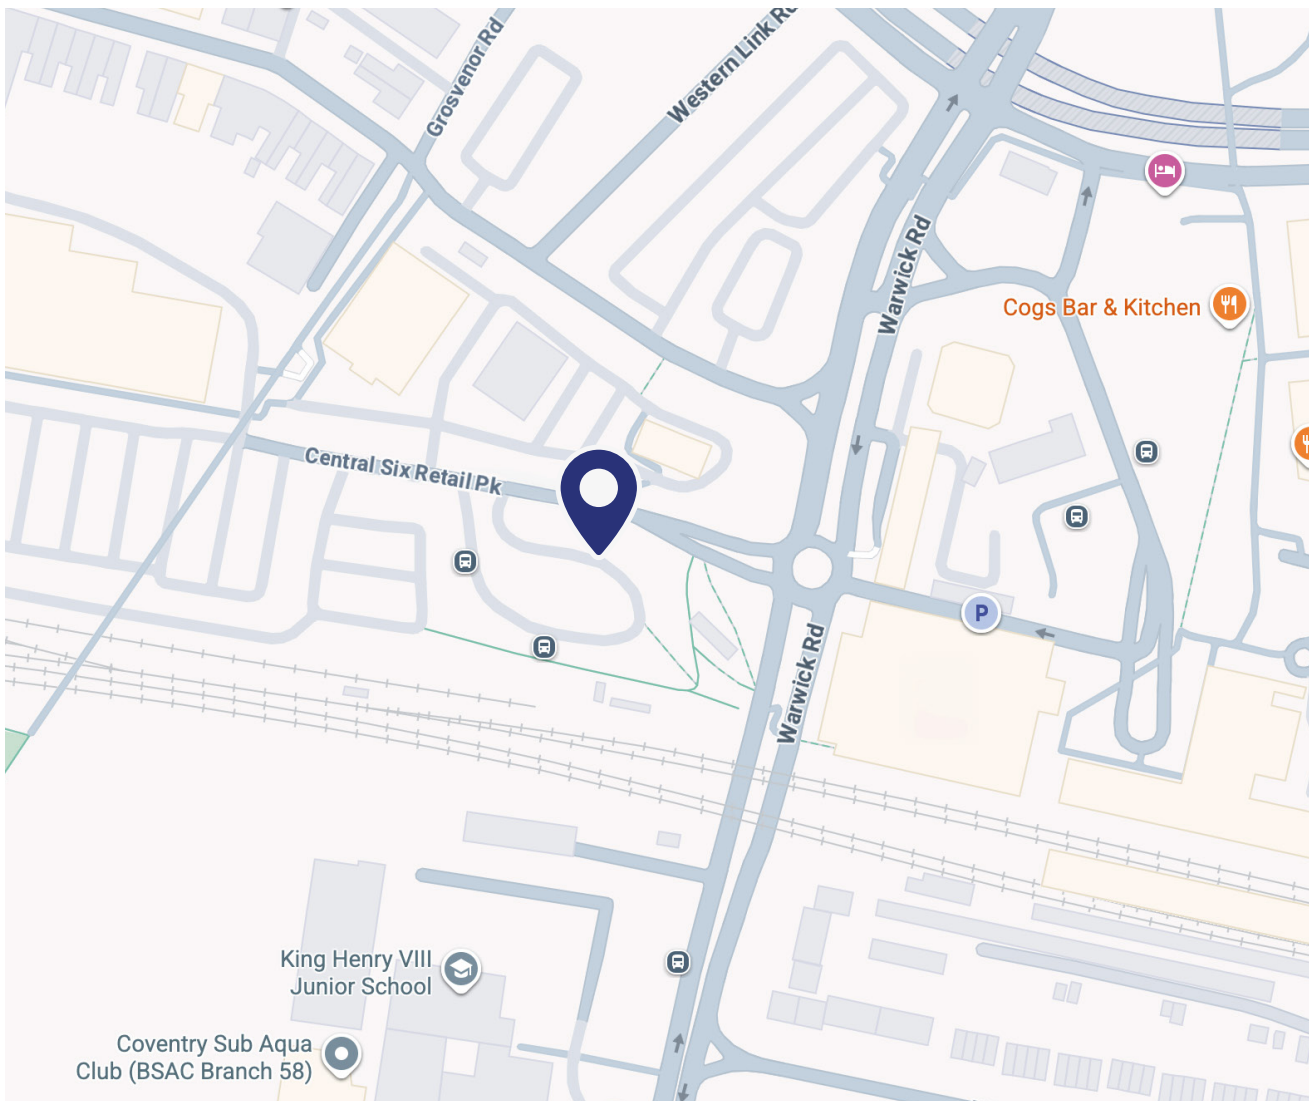

COVENTRY TRAIN SHUTTLE

THURSDAY – SUNDAY

What 3 Words /// apply.intend.still

On arrival into the station, please follow the branded flags and signage which will be in the colour of this pass. Our friendly staff will also be on hand to assist.

2026 OPERATING TIMES

Inbound

Thursday	10:30 - 18:00
Friday	06:30 - 14:00
Saturday	06:30 - 14:00
Sunday	05:30 - 14:00

Outbound

17:00 - 23:00
17:00 - 23:00
17:00 - 23:00
16:30 - 22:30

TOP TIPS

- ⇒ **All** fans travelling on our shuttle buses require an **advanced booked ticket**
- ⇒ Have your **tickets ready** for boarding to speed up your journey
- ⇒ Alcohol and glass bottles are **NOT** permitted, including on our transport network
- ⇒ Bag searches will take place at the venue entrances. Ensure you review our prohibited items - found on your digital ticket and Silverstone Event app - before attending the British Grand Prix
- ⇒ Follow the coloured route on this pass when leaving the venue to find your bus