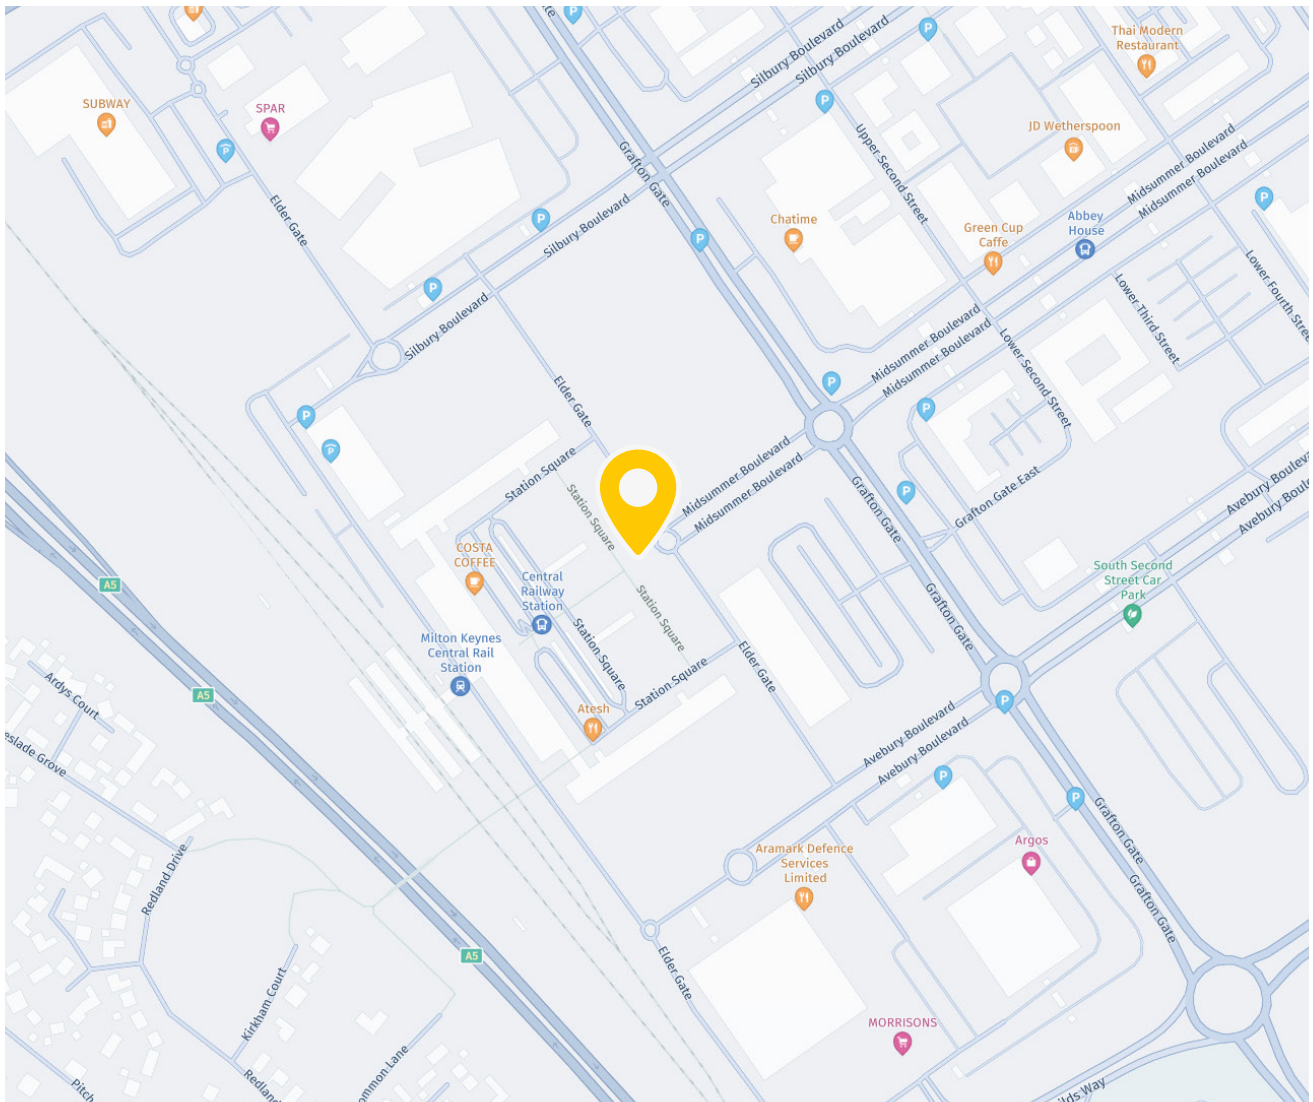

# MILTON KEYNES TRAIN SHUTTLE

**THURSDAY – SUNDAY**

**What 3 Words /// [bookshop.passively.baffle](http://bookshop.passively.baffle)**

On arrival into the station, please follow the branded flags and signage which will be in the colour of this pass. Our friendly staff will also be on hand to assist.