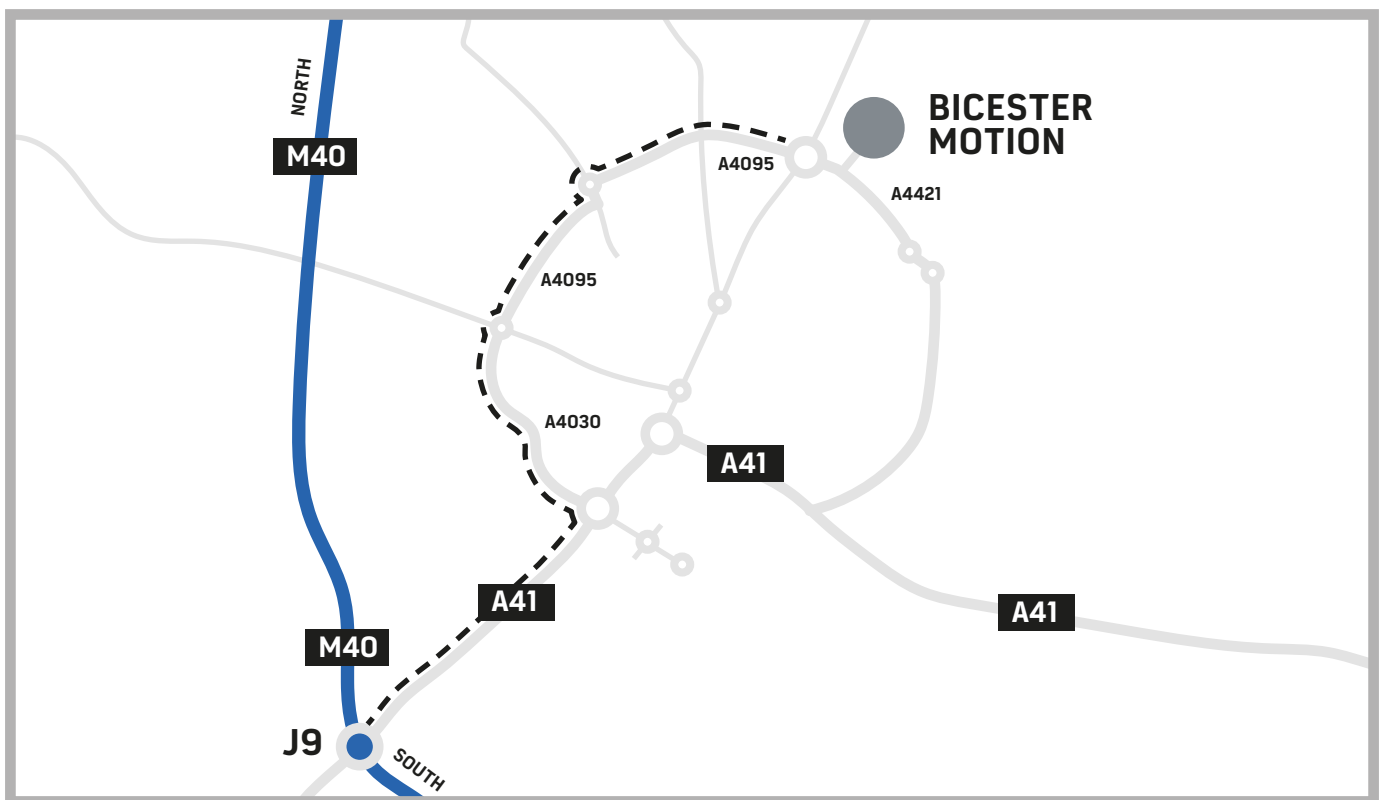

P&R

BICESTER MOTION PARK & RIDE

Please follow the event signage
closely - do not use satnav

From junction 9 of the M40, please follow event traffic signage for Park & Ride Bicester Motion.

2026 OPERATING TIMES

Inbound

Thursday	10:30 - 18:00
Friday	06:30 - 14:00
Saturday	06:30 - 14:00
Sunday	05:30 - 14:00

Outbound

17:00 - 23:00
17:00 - 23:00
17:00 - 23:00
16:30 - 22:30

TOP TIPS

- ⇒ **All** fans travelling on our shuttle buses require an **advanced booked ticket**
- ⇒ Have your **tickets ready** for boarding to speed up your journey
- ⇒ Alcohol and glass bottles are **NOT** permitted, including on our transport network
- ⇒ Bag searches will take place at the venue entrances. Ensure you review our prohibited items - found on your digital ticket and Silverstone Event app - before attending the British Grand Prix
- ⇒ Follow the coloured route on this pass when leaving the venue to find your bus