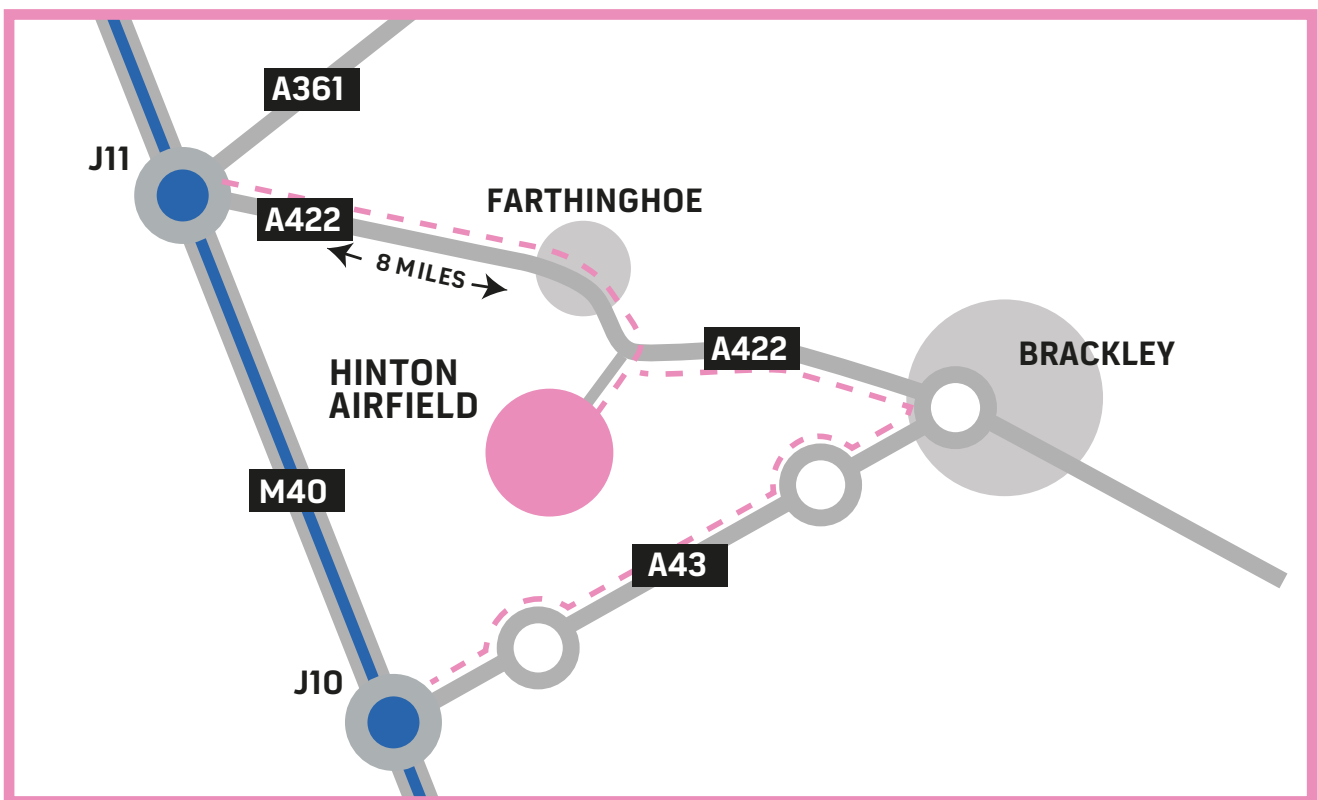

P&R

HINTON PARK & RIDE

Please follow the event signage closely - do not use satnav

From junction 11 of the M40, please follow the A422 towards Brackley; then follow the Pink Route on event traffic signage for Park & Ride Hinton Airfield.

2026 OPERATING TIMES

Inbound

Friday	06:30 - 14:00
Saturday	06:30 - 14:00
Sunday	05:30 - 14:00

Outbound

17:00 - 23:00
17:00 - 23:00
16:30 - 22:30

TOP TIPS

- ⇒ **All** fans travelling on our shuttle buses require an **advanced booked ticket**
- ⇒ Have your **tickets ready** for boarding to speed up your journey
- ⇒ Alcohol and glass bottles are **NOT** permitted, including on our transport network
- ⇒ Bag searches will take place at the venue entrances. Ensure you review our prohibited items - found on your digital ticket and Silverstone Event app - before attending the British Grand Prix
- ⇒ Follow the coloured route on this pass when leaving the venue to find your bus