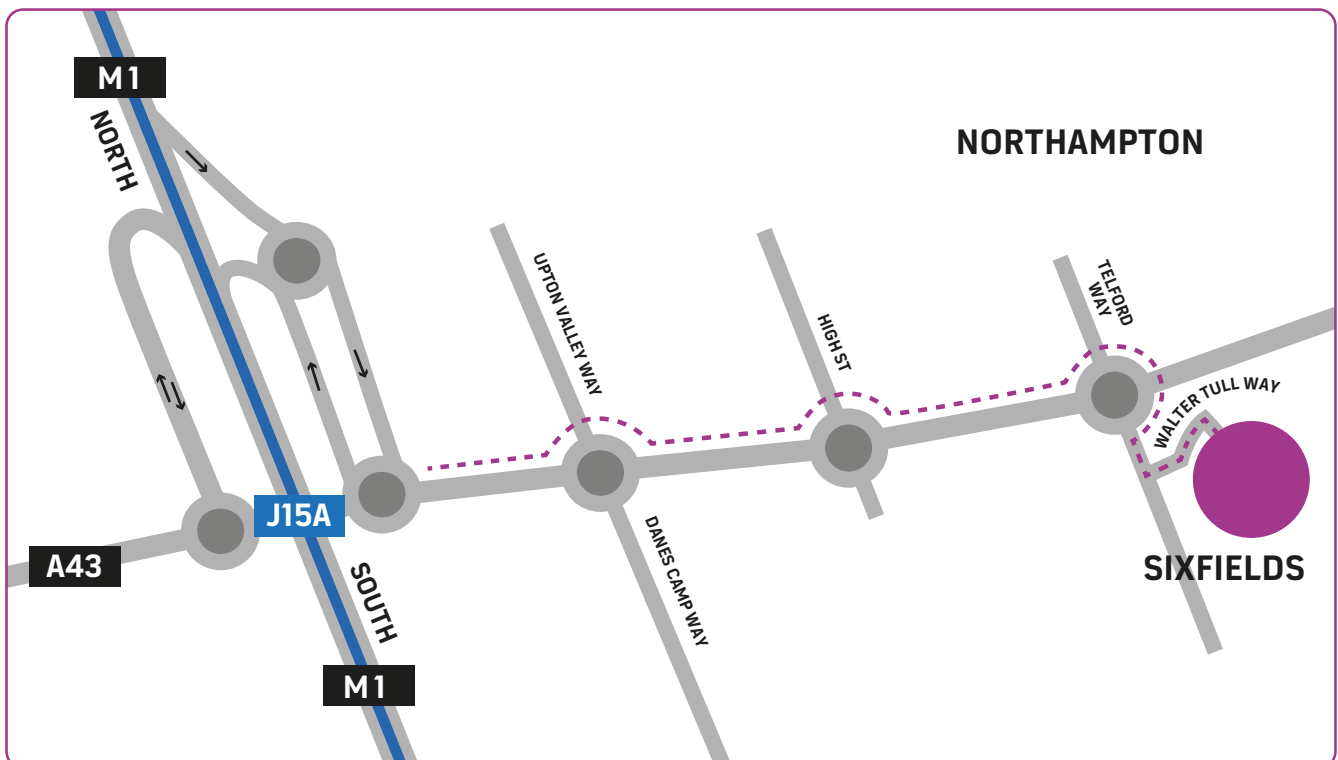

P & R

SIXFIELDS PARK & RIDE

Please follow the event signage closely - do not use satnav - several car parks will be in use

From junction 15A of the M1, please follow event traffic signage for Park & Ride Sixfields.

2026 OPERATING TIMES

Inbound

Thursday	10:30 - 18:00
Friday	06:30 - 14:00
Saturday	06:30 - 14:00
Sunday	05:30 - 14:00

Outbound

17:00 - 23:00
17:00 - 23:00
17:00 - 23:00
16:30 - 22:30

TOP TIPS

- ⇒ **All** fans travelling on our shuttle buses require an **advanced booked ticket**
- ⇒ Have your **tickets ready** for boarding to speed up your journey
- ⇒ Alcohol and glass bottles are **NOT** permitted, including on our transport network
- ⇒ Bag searches will take place at the venue entrances. Ensure you review our prohibited items - found on your digital ticket and Silverstone Event app - before attending the British Grand Prix
- ⇒ Follow the coloured route on this pass when leaving the venue to find your bus