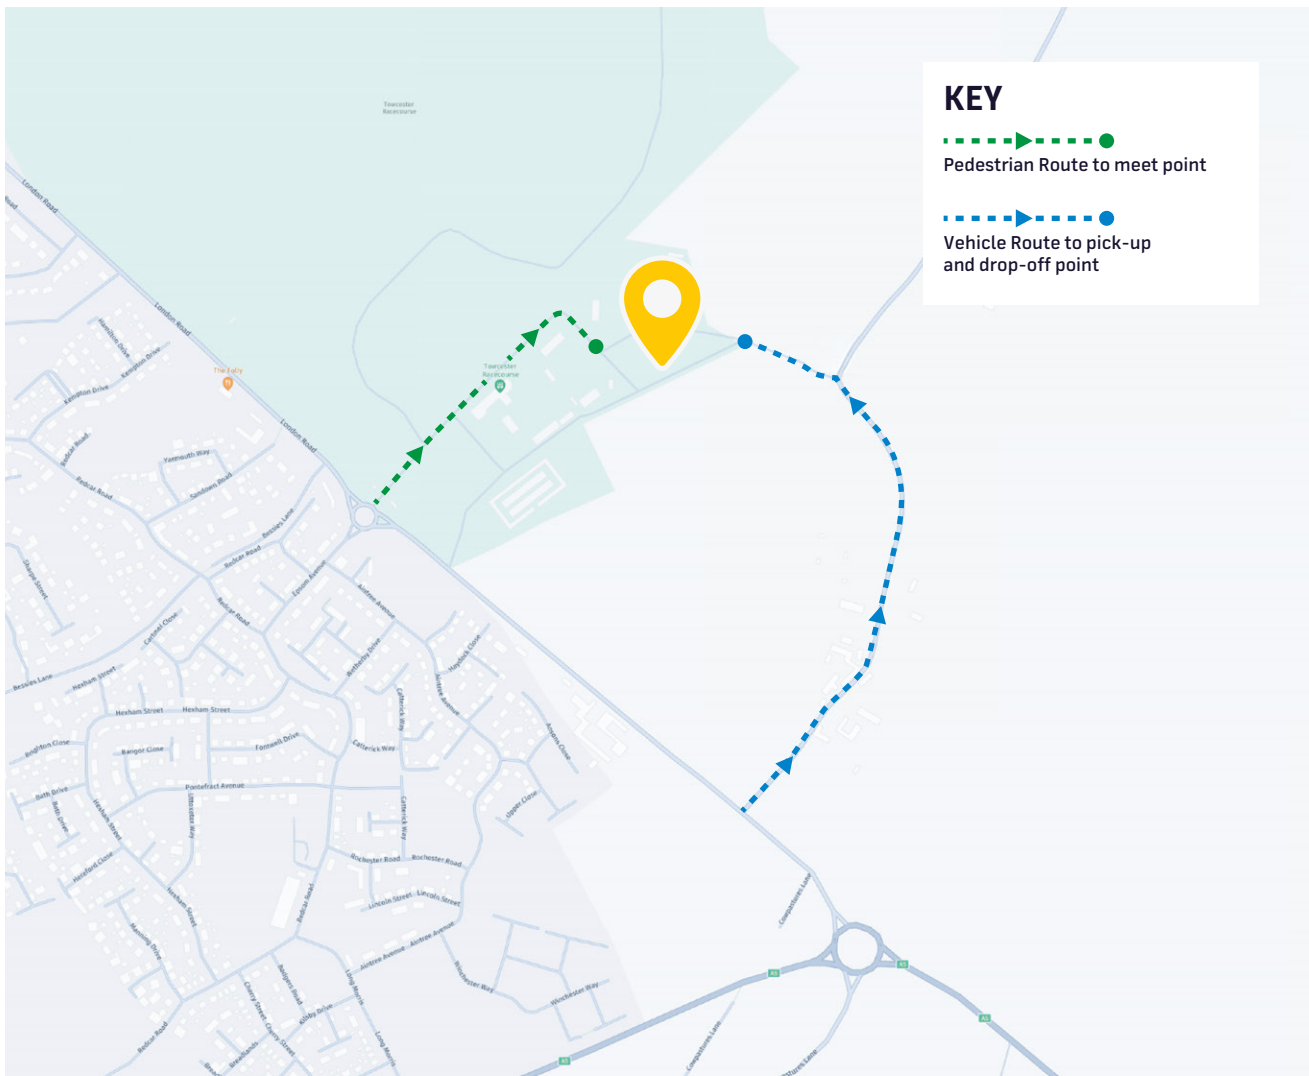

TOWCESTER BUS STOP

THURSDAY – SUNDAY

Pedestrian Entrance - What 3 Words /// founding.flopped.bedsread

Vehicle Entrance - What 3 Words /// blend.nearing.flamenco

Please do not attempt to drop-off on the A5 as restrictions will be in place, use the drop-off area provided within the racecourse via the blue route.

All of our bus stops will be branded with flags and signage in the colour of this pass. Our friendly staff will also be on hand to assist.

2026 OPERATING TIMES

Inbound

Thursday	10:30 - 18:00
Friday	06:30 - 14:00
Saturday	06:30 - 14:00
Sunday	05:30 - 14:00

Outbound

17:00 - 23:00
17:00 - 23:00
17:00 - 23:00
16:30 - 22:30

TOP TIPS

- ⇒ **All** fans travelling on our shuttle buses require an **advanced booked ticket**
- ⇒ Have your **tickets ready** for boarding to speed up your journey
- ⇒ Alcohol and glass bottles are **NOT** permitted, including on our transport network
- ⇒ Bag searches will take place at the venue entrances. Ensure you review our prohibited items - found on your digital ticket and Silverstone Event app - before attending the British Grand Prix
- ⇒ Follow the coloured route on this pass when leaving the venue to find your bus