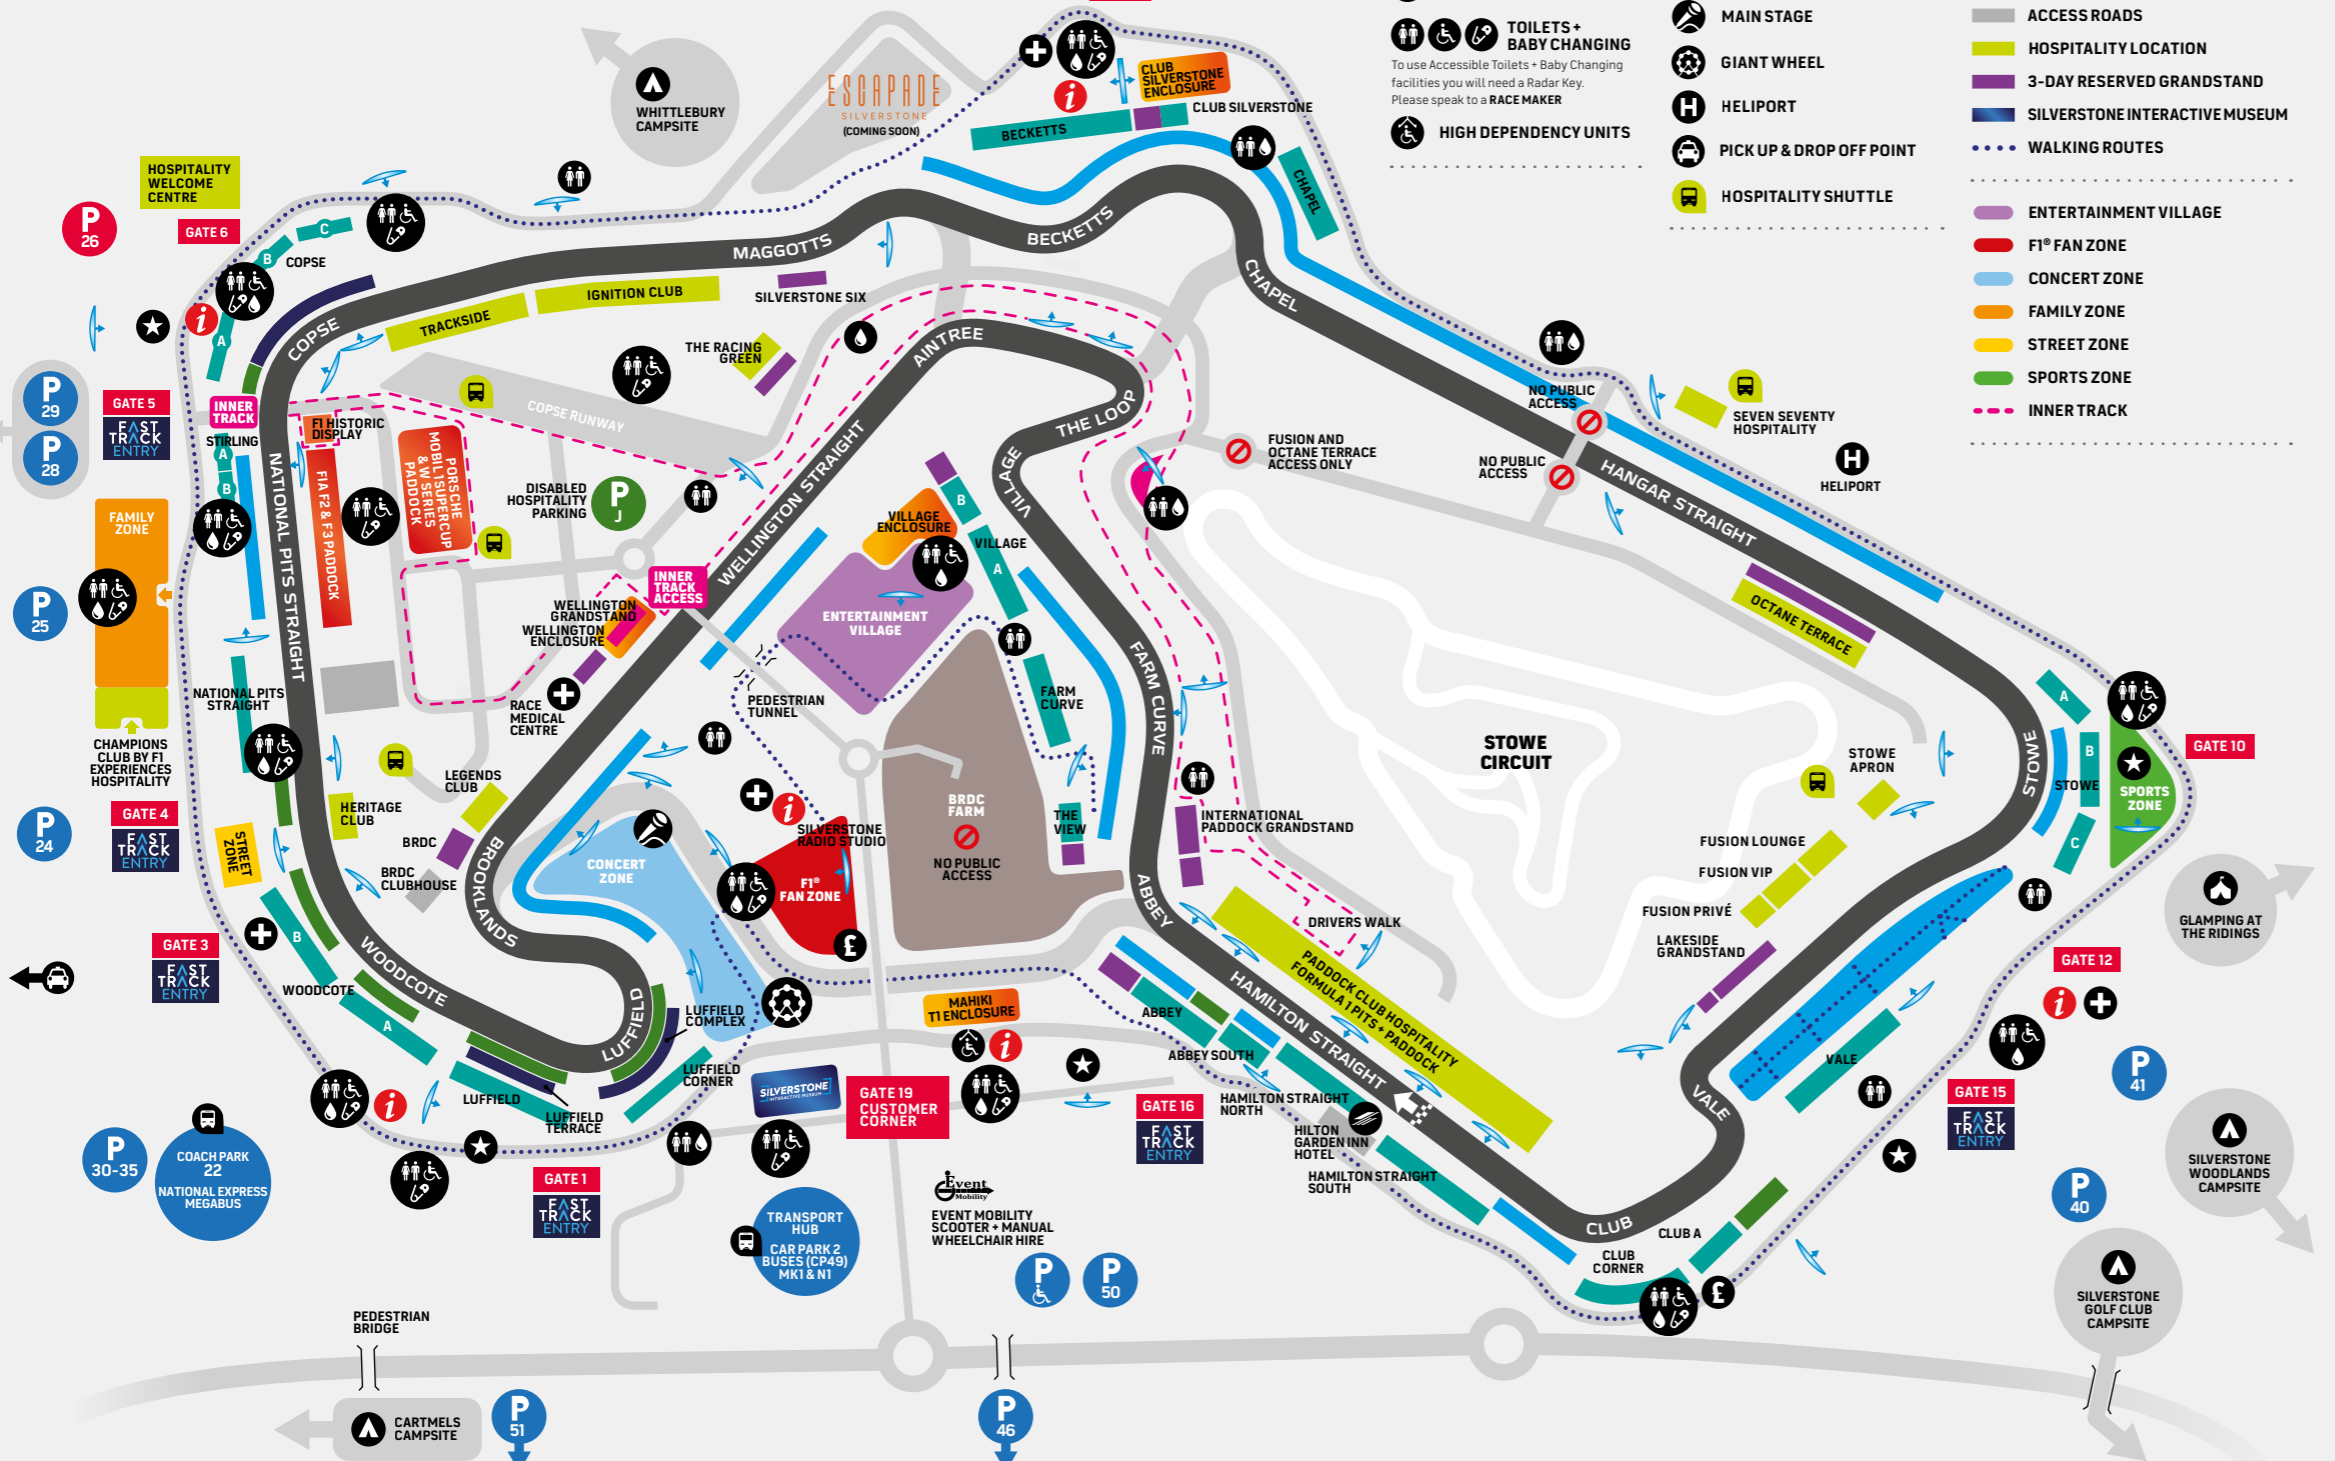

IMPORTANT INFORMATION

- **IMPORTANT SAFETY NOTICE PLEASE READ**
  We strongly recommend that children under 13 do not take part in the post-race track walk on Sunday until the initial crowd has dispersed.
- **INCREASED SECURITY PROCEDURES**
  Visitors may experience slight delays entering the circuit due to increased security measures and searches. Please do not leave your personal belongings unattended as they will be removed by security and may be destroyed. If you see or suspect anything suspicious, please report it to a member of the police or security.
- **LAST RE-ENTRY**
  Last re-entry to Silverstone Circuit is 1 hour before the end of the Main Stage activity. Please see timetable overleaf. All information and timings are subject to change; please check the website and social media to stay up to date
- **PLEASE NOTE: DRONES + RC AIRCRAFT ARE NOT PERMITTED**

OFFICIAL MERCHANDISE

Pick up your official Silverstone merchandise from our brand-new megastore, located at the Hilton Garden Inn Hotel. We'll also be providing fans with a complete Formula 1 experience by offering 100% official, licensed merchandise from the high-octane world of motorsport.

Look out for our merchandise units located at: Stirling, Woodcote, Abbey, Vale, Becketts and in the Family, Sport and F1 Fan zones. Ranges will be available for purchase both online and in-store.

Silverstone

WHERE CAN I ACCESS WITH MY TICKET?

GENERAL ADMISSION
Your GA ticket allows you to change your vantage point throughout the day on our viewing banks. Plus, it also includes a roving grandstand seat on a first-come, first-served basis on Friday only, (excluding Reserved Grandstands).

SATURDAY ROVING
Your ticket gives you access to every grandstand on Saturday only (excluding Reserved Grandstands).

WEEKEND GRANDSTAND
Your ticket includes a roving grandstand seat, which allows you access to Grandstands on Friday and Saturday, excluding Reserved Grandstands. Your ticket includes a reserved seat in your allocated grandstand on SUNDAY.

SUNDAY GRANDSTAND
Your ticket includes a Reserved Grandstand seat in your chosen grandstand on Sunday only.

ALLOCATED ACCESSIBLE VIEWING
All our Allocated Accessible Viewing areas are allocated all 3 days.

CLUB SILVERSTONE, T1 MAHIKI, WELLINGTON & VILLAGE ENCLOSURES FRIDAY, SATURDAY & SUNDAY
Your ticket will include exclusive access into the enclosure and a reserved seat in the grandstand associated to the enclosure.

INNER TRACK
This additional ticket includes access to the INNER TRACK section of the venue. There are some great general viewing areas within the Inner Track section of the venue. We are sorry we cannot allow access to the Support Paddocks, but you can check out the F1 Historic Display in the National Paddock.

TAKE ON THE TRACK

Get behind the wheel and drive in the tracks of legends

FROM £129

silverstone.co.uk/drive

This entertainment guide is made from recyclable paper.

The F1 Formula 1 logo, F1, Formula 1, FIA Formula One World Championship, Grand Prix, British Grand Prix and related marks are trade marks of Formula One Licensing BV, a Formula 1 company. All rights reserved. All information correct at time of printing