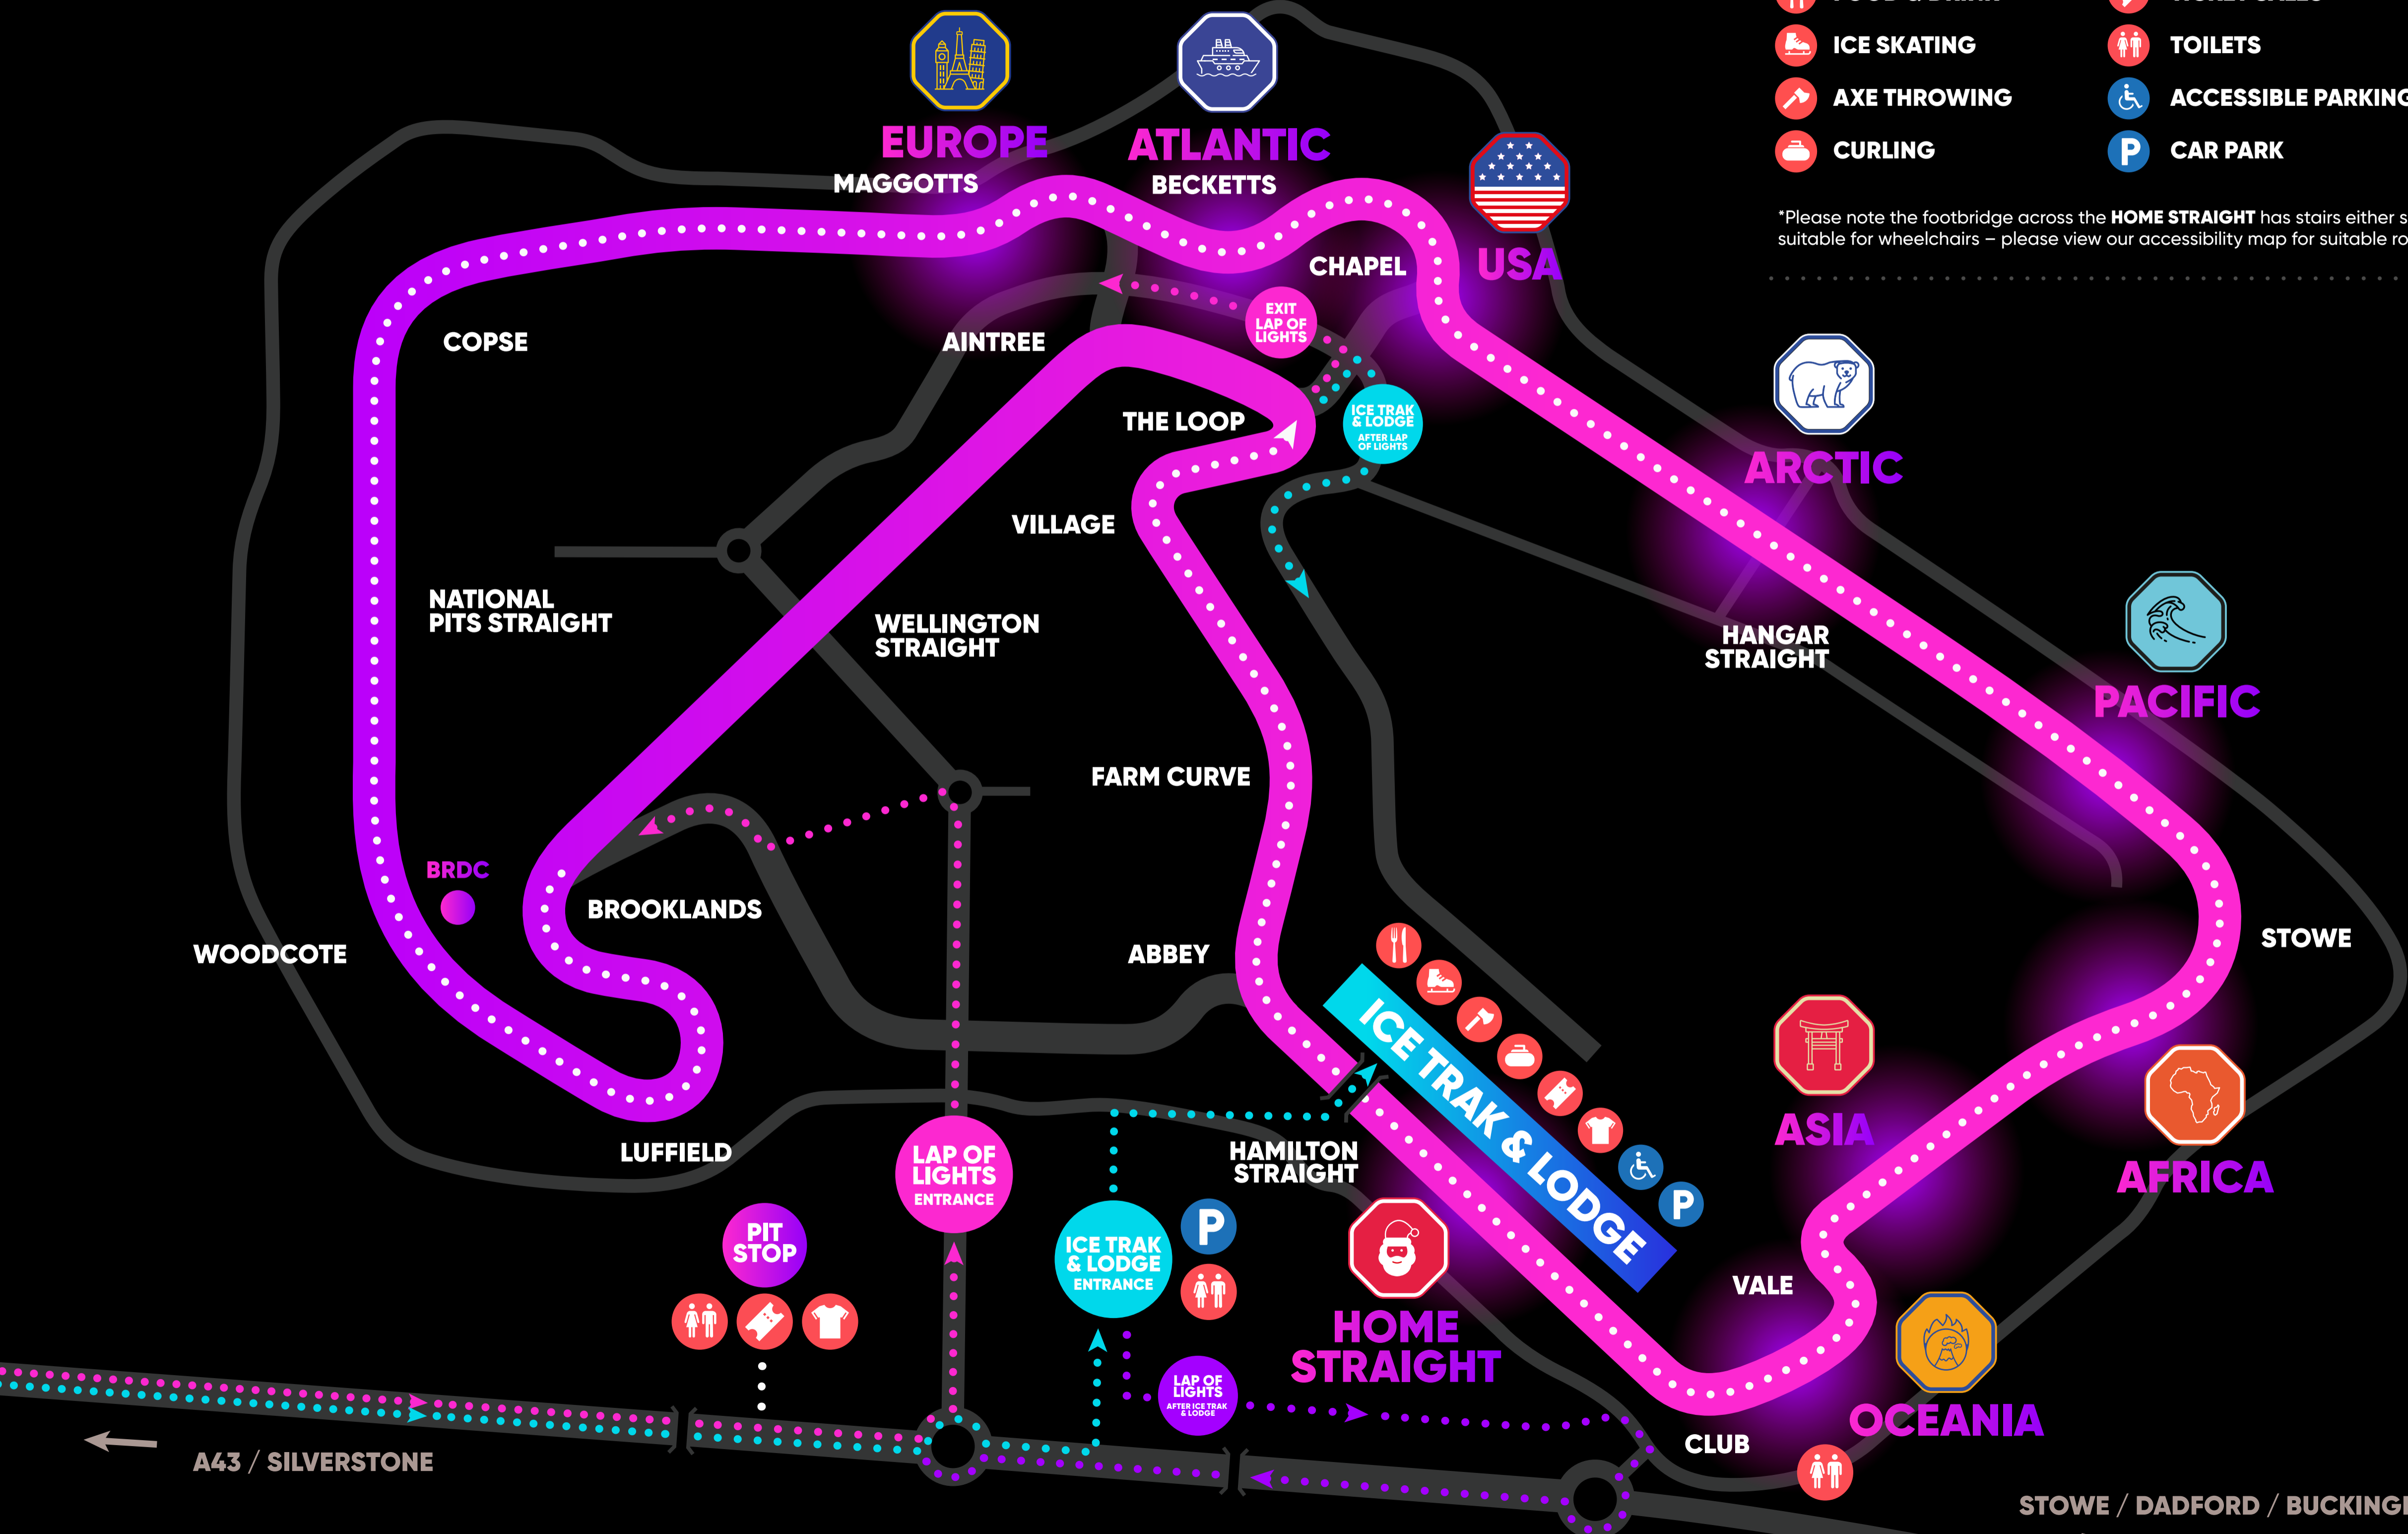

- FOOD & DRINK
- ICE SKATING
- AXE THROWING
- CURLING
- TICKET SALES
- TOILETS
- ACCESSIBLE PARKING
- CAR PARK

\*Please note the footbridge across the HOME STRAIGHT has stairs either side and is not suitable for wheelchairs – please view our accessibility map for suitable routes

A43 / SILVERSTONE

STOWE / DADFORD / BUCKINGHAM