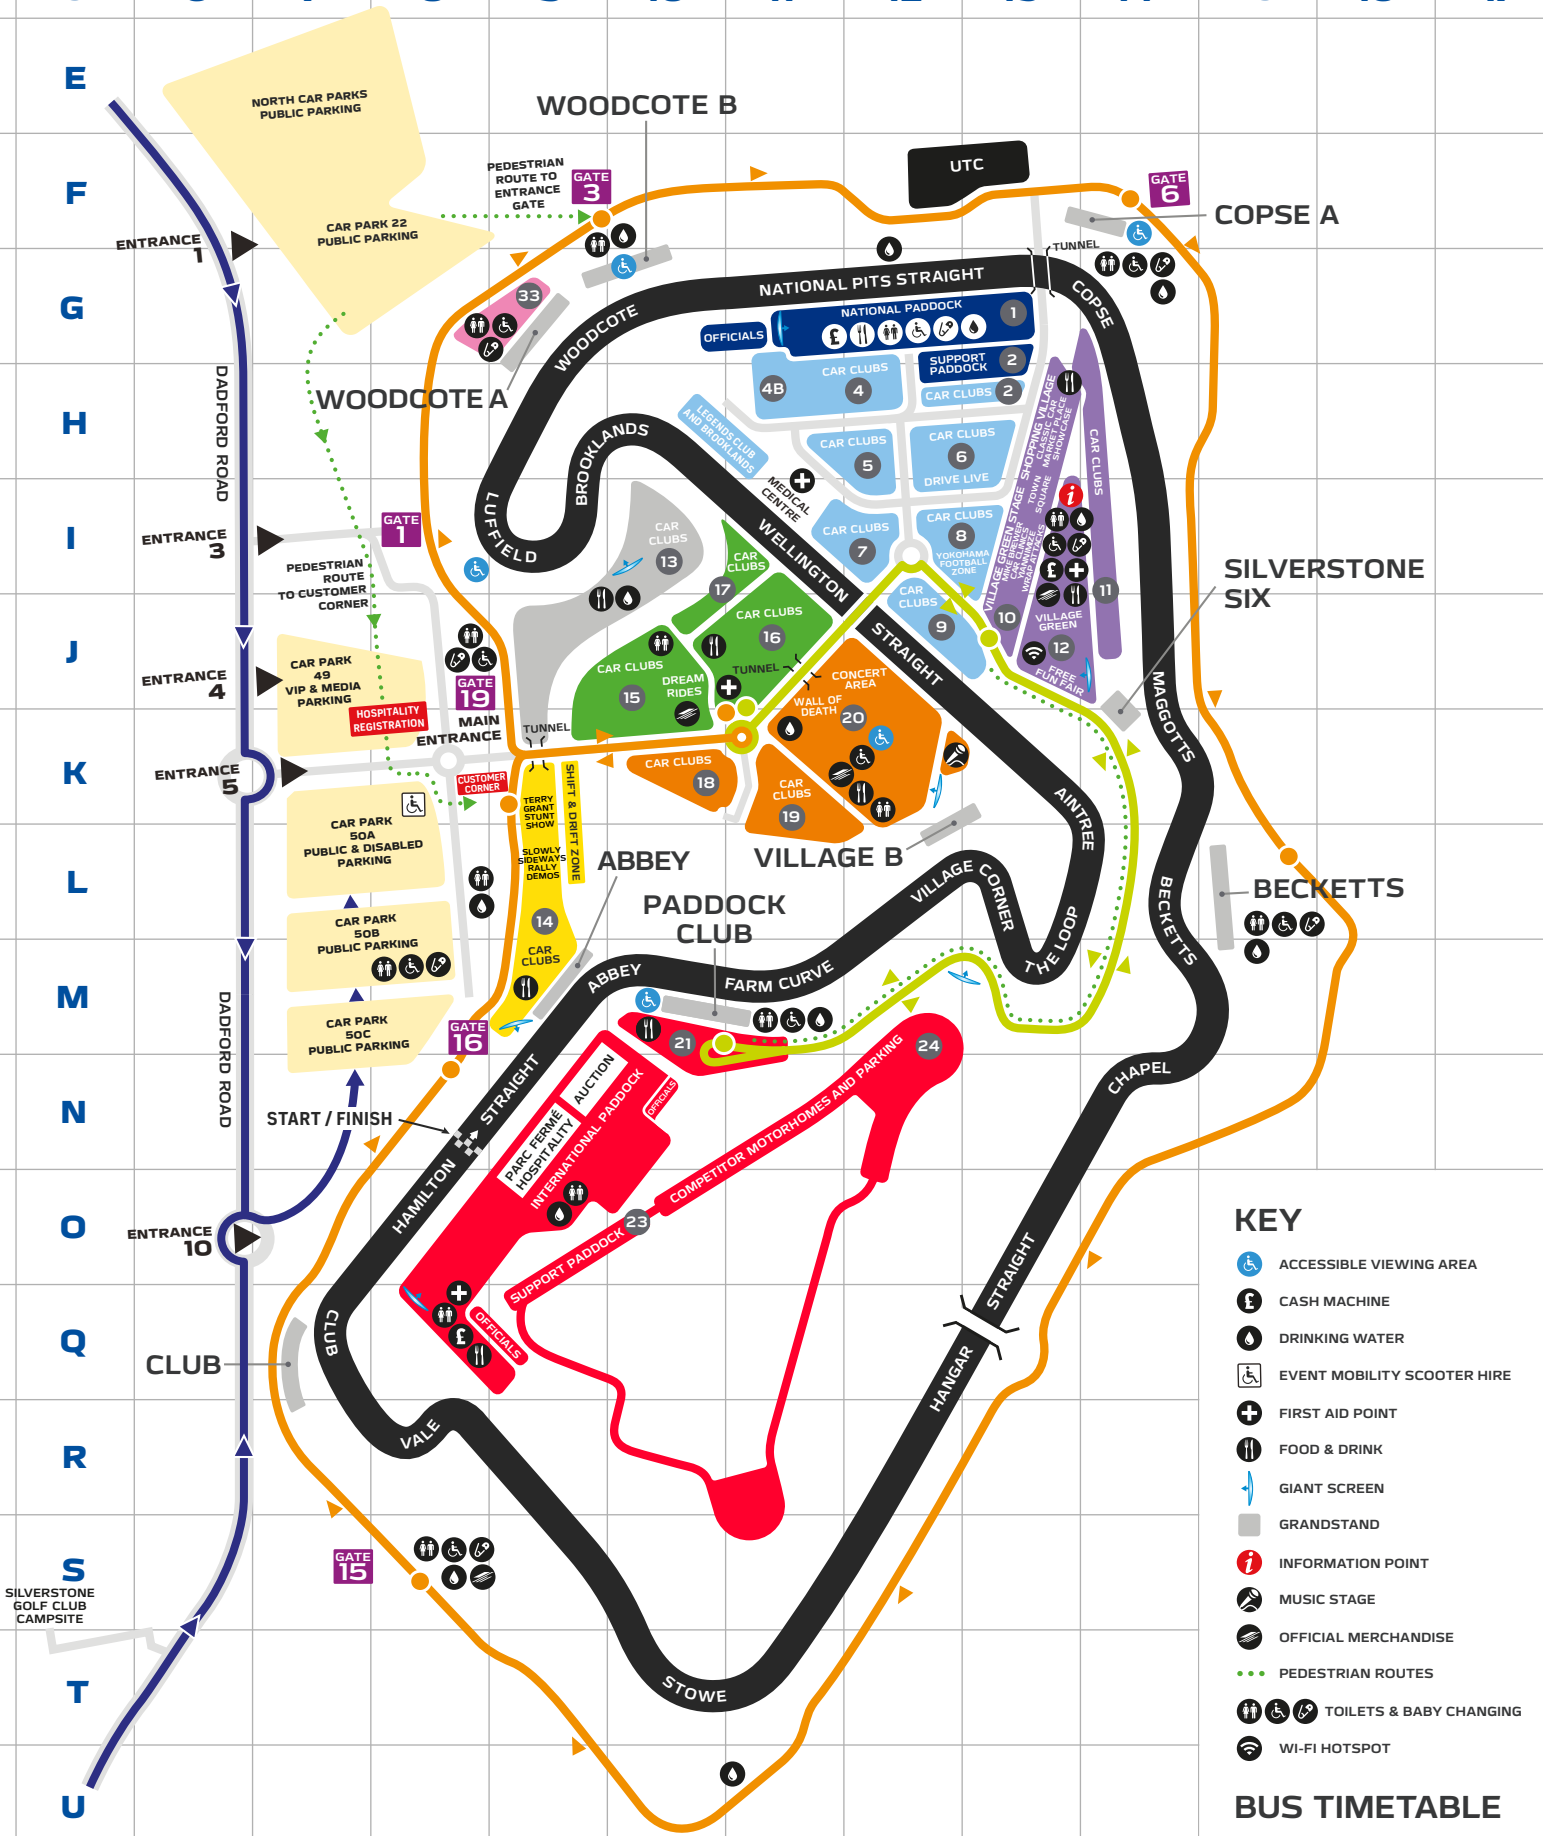

5 6 7 8 9 10 11 12 13 14 15 16 17

E
F
G
H
I
J
K
L
M
N
O
Q
R
S
T
U
W
X

KEY

- ACCESSIBLE VIEWING AREA
- CASH MACHINE
- DRINKING WATER
- EVENT MOBILITY SCOOTER HIRE
- FIRST AID POINT
- FOOD & DRINK
- GIANT SCREEN
- GRANDSTAND
- INFORMATION POINT
- MUSIC STAGE
- OFFICIAL MERCHANDISE
- PEDESTRIAN ROUTES
- TOILETS & BABY CHANGING
- WI-FI HOTSPOT

BUS TIMETABLE

- INFIELD ROUTE BUS STOP**
Fri 07:30 – 19:30
Sat 07:30 – 21:30
Sun 07:30 – 18:30
- PERIMETER ROUTE BUS STOP**
Fri 07:30 – 19:30
Sat 07:30 – 21:30
Sun 07:30 – 18:30
- CONCERT TO GATE 15 ONLY**
Fri 19:30 – 24:00
Sat 21:30 – 24:00