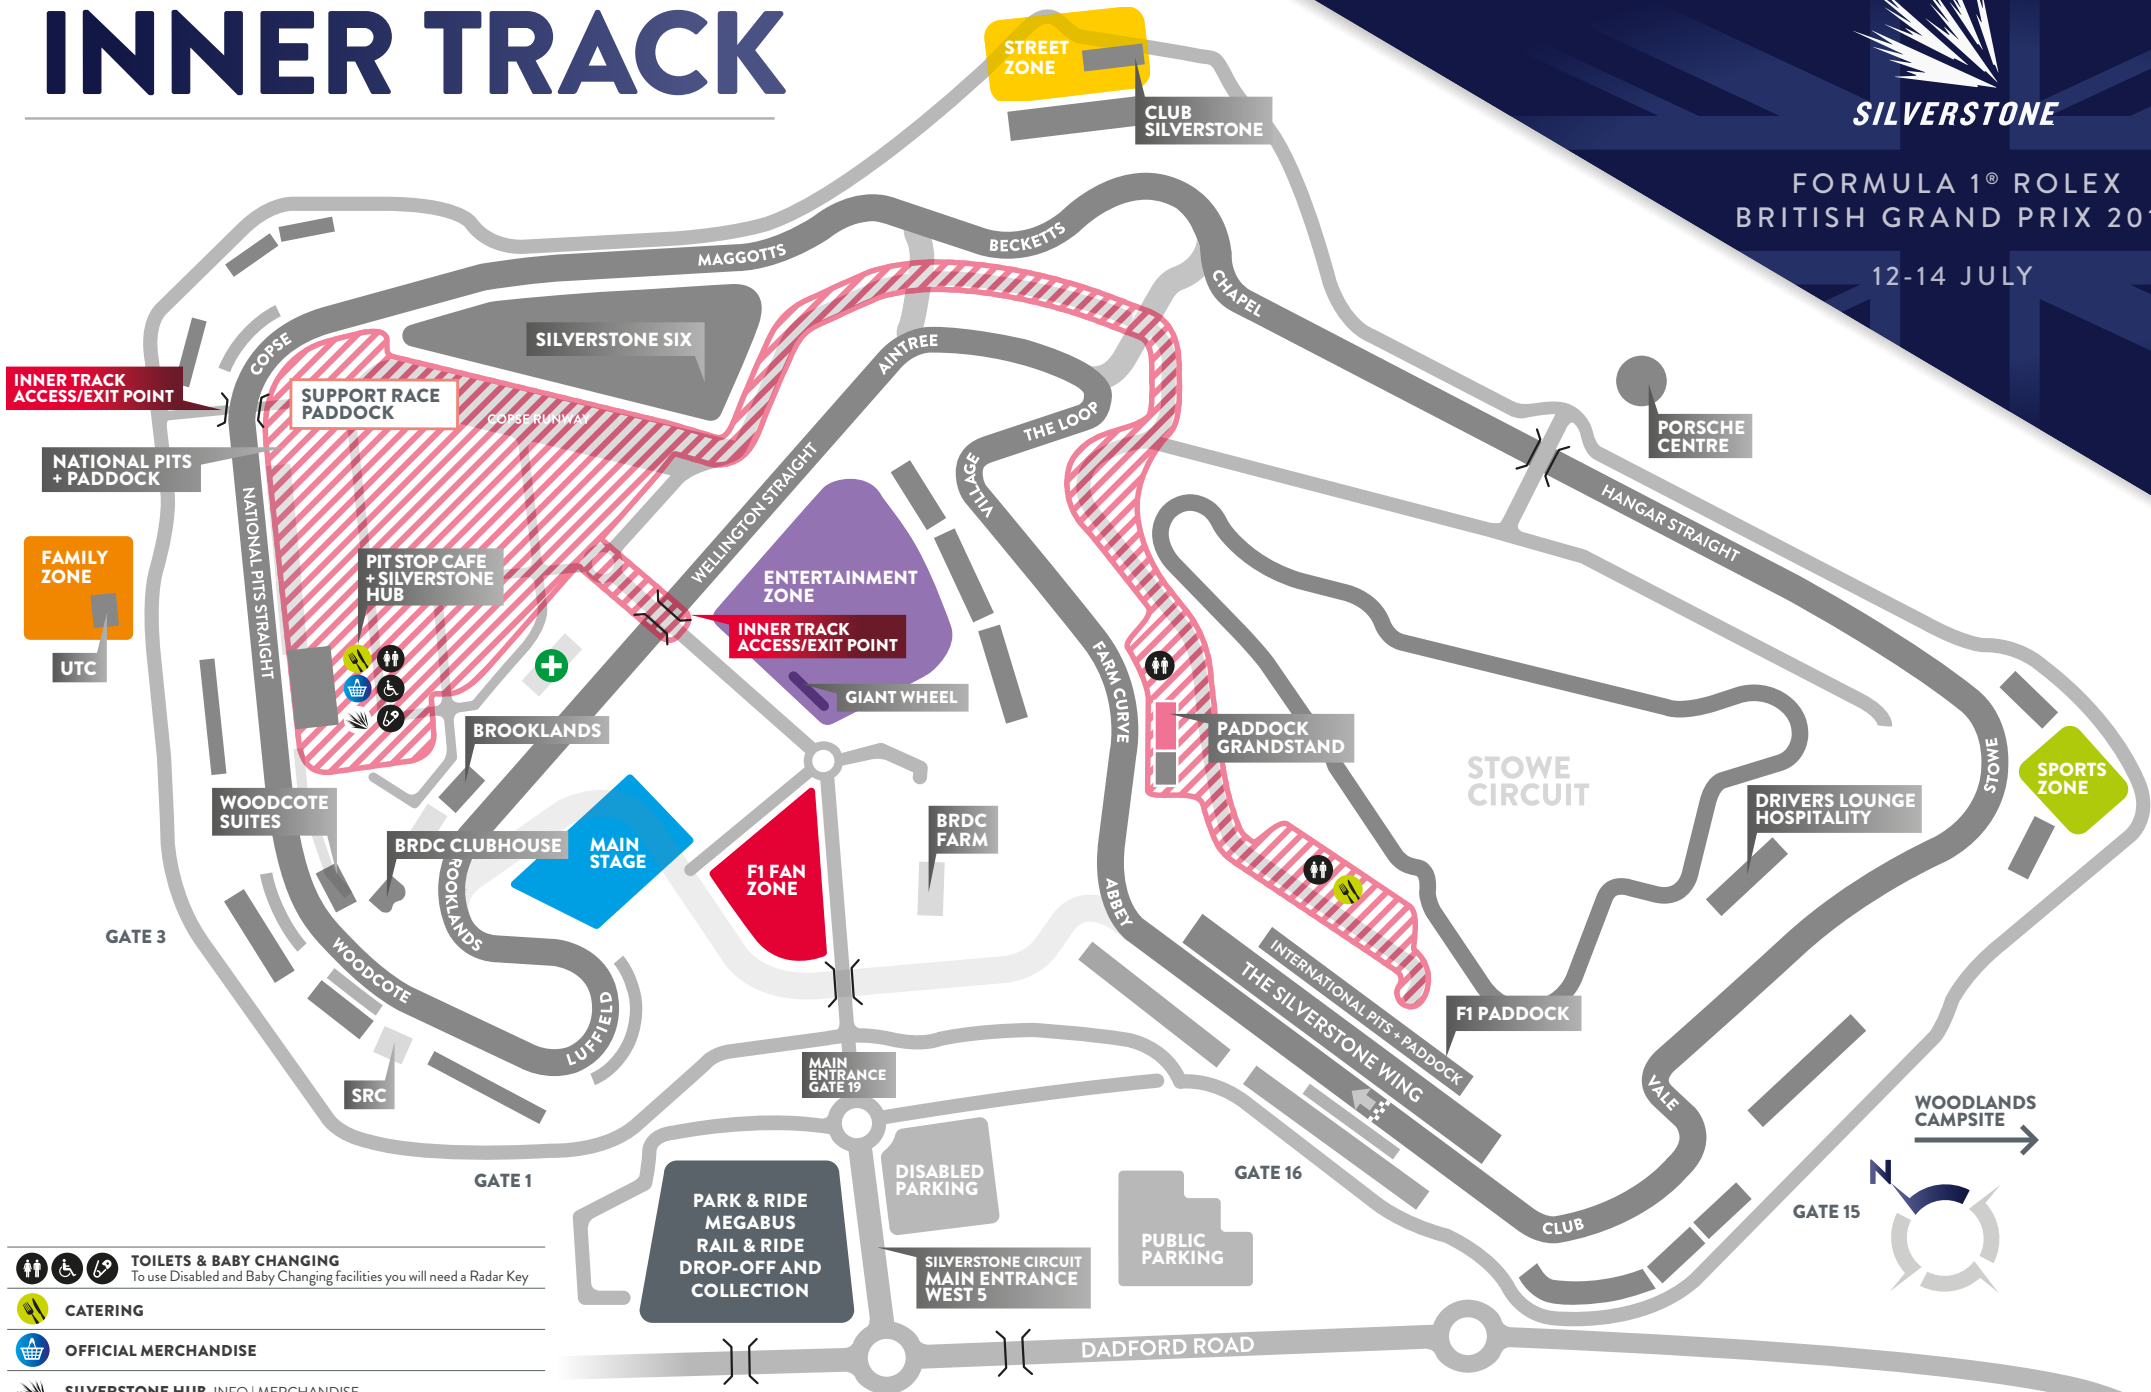

INNER TRACK

FORMULA 1® ROLEX
BRITISH GRAND PRIX 2019

12-14 JULY

- TOILETS & BABY CHANGING**
To use Disabled and Baby Changing facilities you will need a Radar Key
- CATERING**
- OFFICIAL MERCHANDISE**
- SILVERSTONE HUB** INFO | MERCHANDISE
- Paddock Grandstand**
Access available on a first come first served basis during Inner Track opening times

***PLEASE NOTE INNER TRACK DOES NOT ALLOW ACCESS INTO THE F1 Paddock**