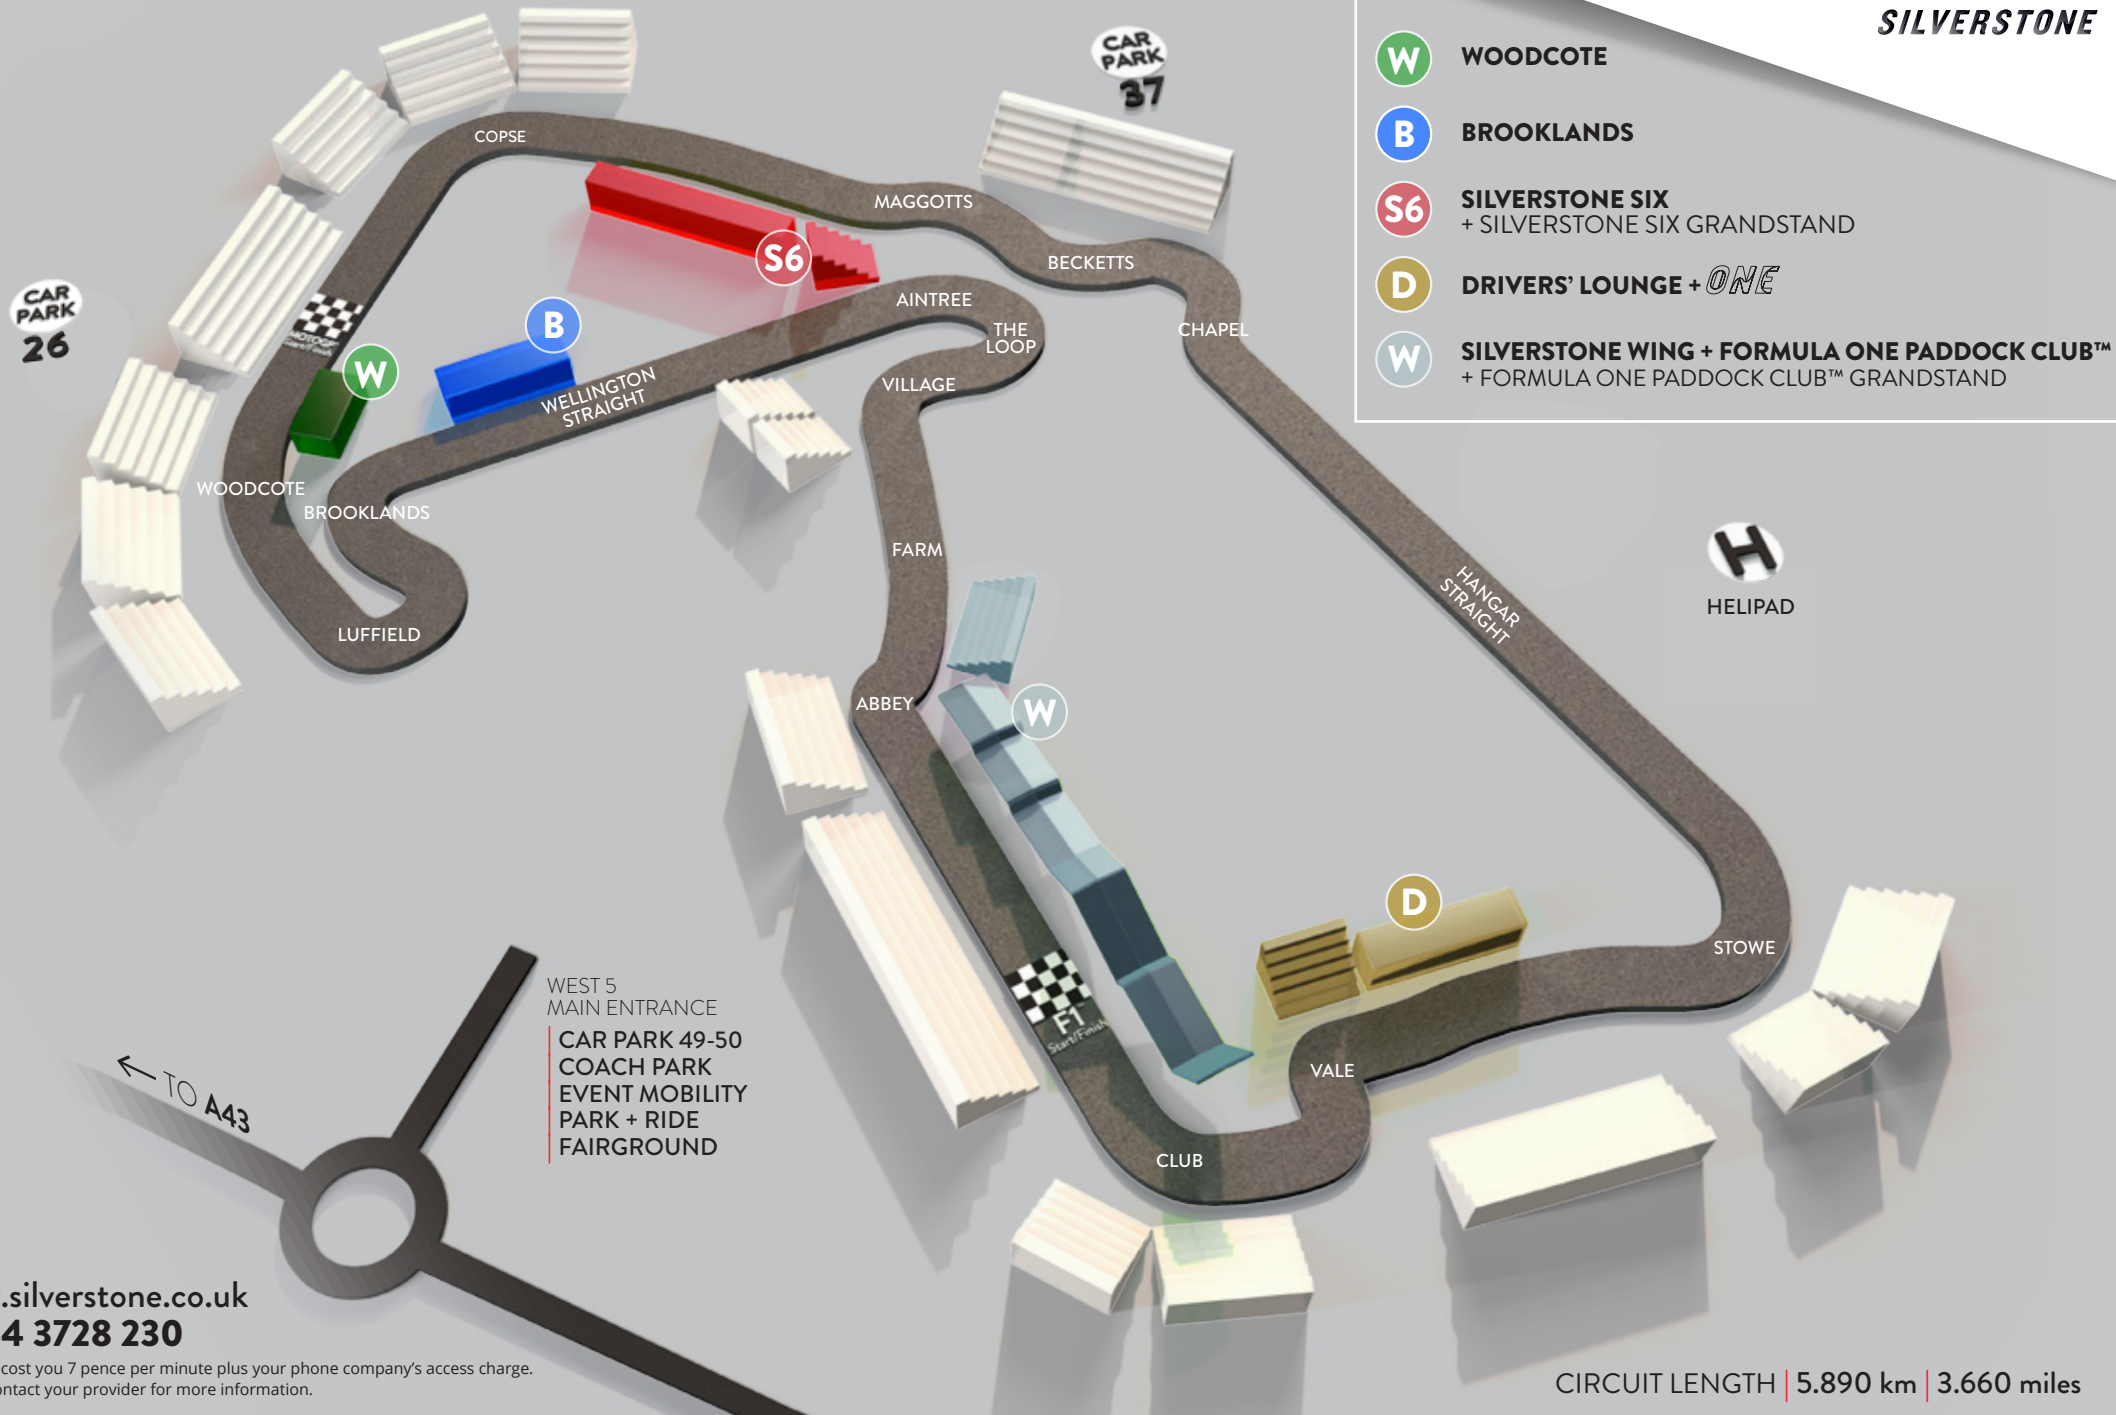

CIRCUIT MAP | 2017 HOSPITALITY LOCATION

- W** WOODCOTE
- B** BROOKLANDS
- S6** SILVERSTONE SIX + SILVERSTONE SIX GRANDSTAND
- D** DRIVERS' LOUNGE + *ONE*
- W** SILVERSTONE WING + FORMULA ONE PADDOCK CLUB™ + FORMULA ONE PADDOCK CLUB™ GRANDSTAND

www.silverstone.co.uk
0844 3728 230

Calls will cost you 7 pence per minute plus your phone company's access charge.
Please contact your provider for more information.

CIRCUIT LENGTH | 5.890 km | 3.660 miles